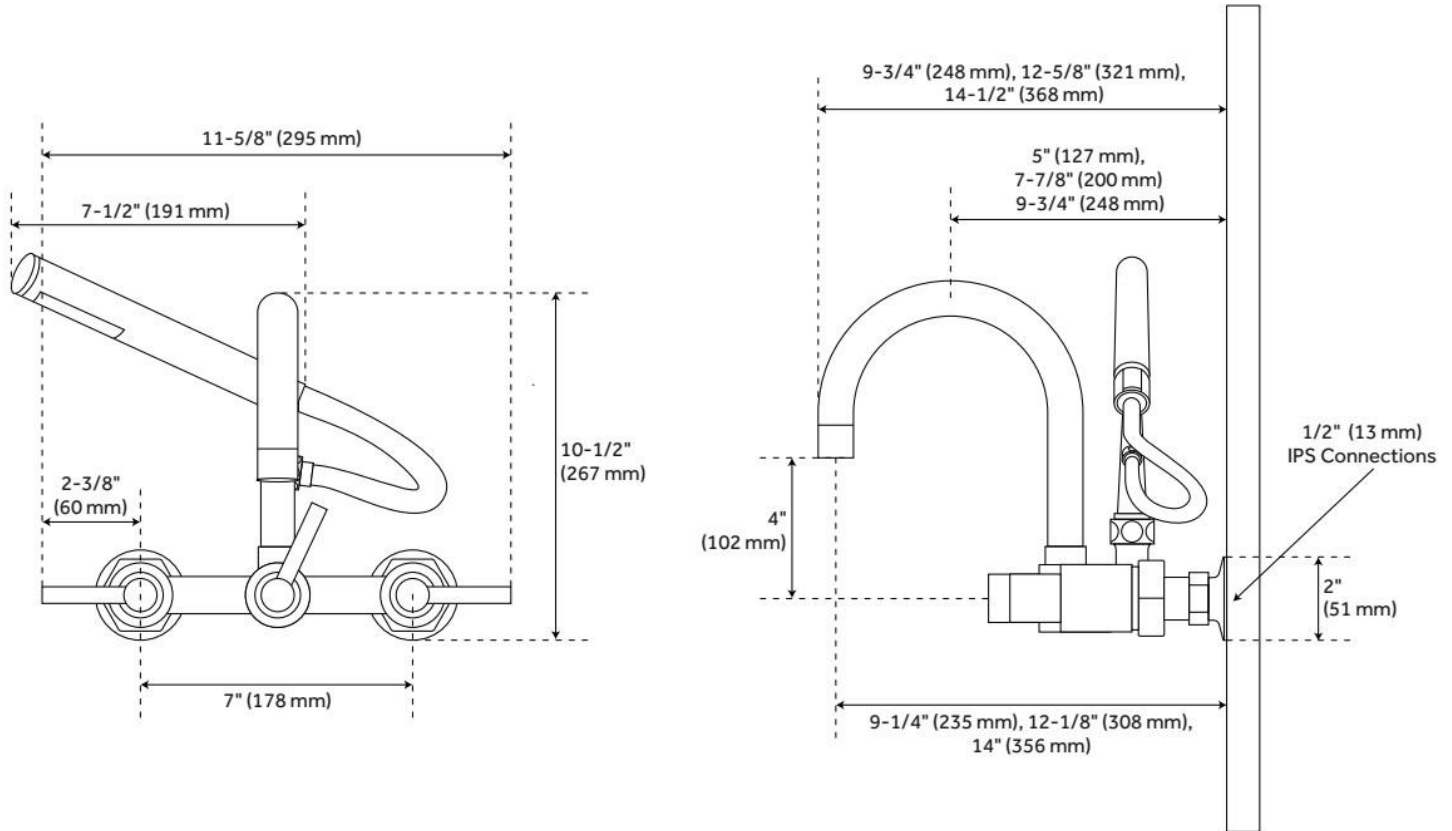

Installation Type: Wall Mount

Flow Rate: 6.8 gpm (25.7 L/min) @ 80 psi

Hand Shower Flow Rate: 1.8 gpm (6.8 L/min) @ 80 psi

Spray Type: Full

Cartridge Type: Ceramic Disc

Swivel Spout: No

LISTED ID: SH441023*, SH441006*

ADDITIONAL FEATURES

- Wall-mount couplers included.
- 2" wall coupler shown in photography.
- Spout reach with 2" / 4" / 6" couplers: 9-1/4" / 12-1/8" / 14".
- Constructed with high quality materials.
- Hand shower wand measures 7-1/4" long.

REVISED 5/14/2024

SEBASTIAN WALL-MOUNT TUB FAUCET WITH LEVER HANDLES AND WALL COUPLERS

SKU: 909038

Code: SH379106, SH446427, SH418621, SH379108, SH418622, SH379109, SH418623, SH419173, SH419174, SH419175

ADDITIONAL FEATURES

- Couplers for mounting tub faucet to flat wall.
- 1/2" FIP inlets.
- Choose between 2" and 4" coupler extension.
- 2" coupler extends 1-3/4" from finished wall.
- Sold in pairs.

REVISED 9/11/2024