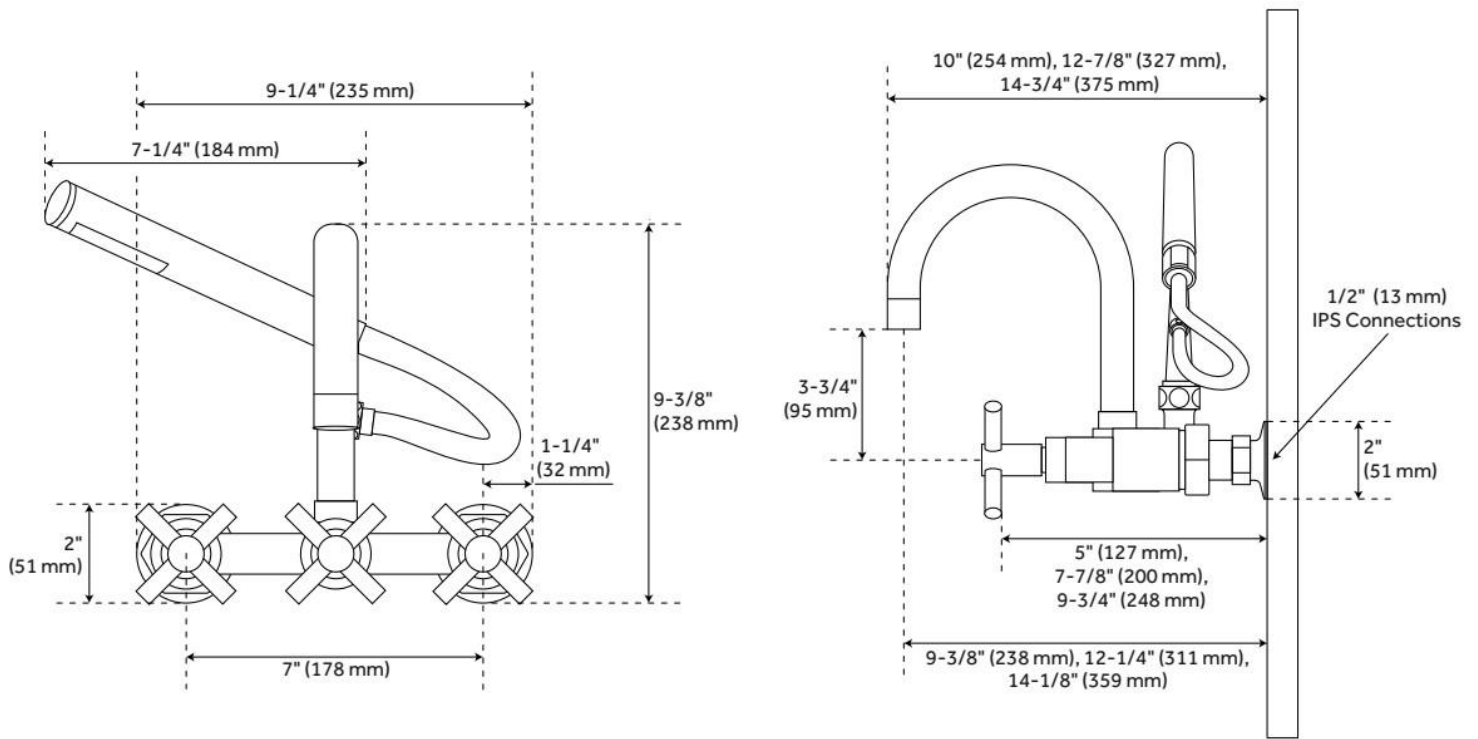

SEBASTIAN WALL-MOUNT TUB FAUCET WITH CROSS HANDLES AND WALL COUPLERS

SKU: 909035

Code: SH418586, SH248996, SH418588, SH248998, SH418589, SH249000, SH419170, SH446428, SH419171, SH419172

FEATURES

Material: Metal construction for strength and durability

Installation Type: Wall Mount

Flow Rate: 6.8 gpm (25.7 L/min) @ 80 psi

Hand Shower Flow Rate: 1.8 gpm (6.8 L/min) @ 80 psi

Spray Type: Full

Cartridge Type: Ceramic Disc

Swivel Spout: No

LISTED ID: SH441023*, SH441006*

ADDITIONAL FEATURES

- Wall-mount couplers included.
- 2" wall coupler shown in photography.
- Spout reach with 2" / 4" / 6" couplers: 10" / 12" / 14".
- Constructed with high quality materials.
- Hand shower wand measures 7-1/4" long.

REVISED 5/14/2024

SEBASTIAN WALL-MOUNT TUB FAUCET WITH CROSS HANDLES AND WALL COUPLERS

SKU: 909035

Code: SH418586, SH248996, SH418588, SH248998, SH418589, SH249000, SH419170, SH446428, SH419171, SH419172