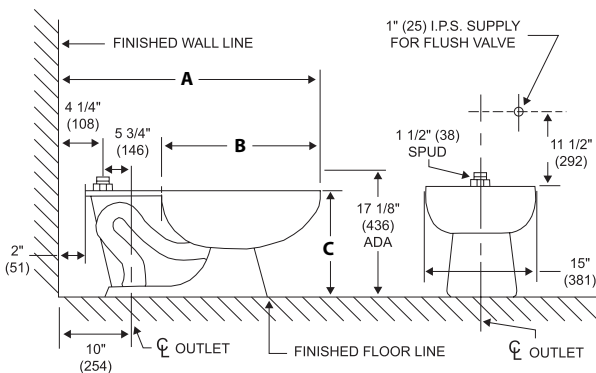

## FEATURES

- Floor-mounted flush valve toilet
- Stain-resistant vitreous china
- Siphon-jet flushing action
- 1-1/2" top inlet spud
- Wide 2" trapway
- Integral rim jets for cleaner bowl
- Flush valve sold separately
- 19" x 9-1/2" footprint
- Generous 5-year warranty

## SPECIFICATIONS

- Model 7714: 10" rough-in elongated floor-mounted toilet, 45 lb
- Model 7790: 10" rough-in elongated ComfortFit floor-mounted toilet, 58 lb

## INSTALLATION

- Installation instructions supplied

	7714	7790
<b>A</b>	27-1/2" (699)	27-1/2" (699)
<b>B</b>	18-1/2" (470)	18-1/2" (470)
<b>C</b>	14-1/2" (368)	17-1/8" (435)

Dimensions may vary (+) or (-) 1/4". Dimensions shown in parentheses are in millimeters: 25.4 mm = 1 inch. Note: Fixture dimensions are nominal and conform with dimension and performance requirements of ASME/ANSI Standards A11.2.19.2M. Dimensions subject to change or cancellation without notice. Briggs is not responsible for the use of superseded or voided specification information.