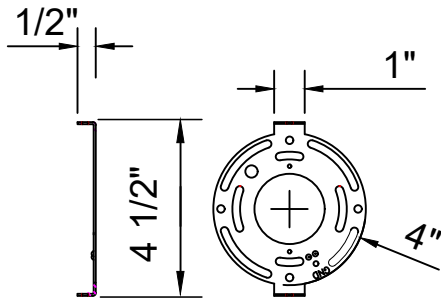

Pendant

FL96021

- LED Mini Pendant
- No special tools needed for assembly
- Wattage: 6.5W LED

FL96021