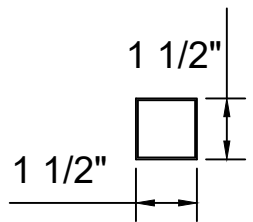

Pendant

FL96021

- LED Mini Pendant
- No special tools needed for assembly
- Wattage: 6.5W LED

FL96021