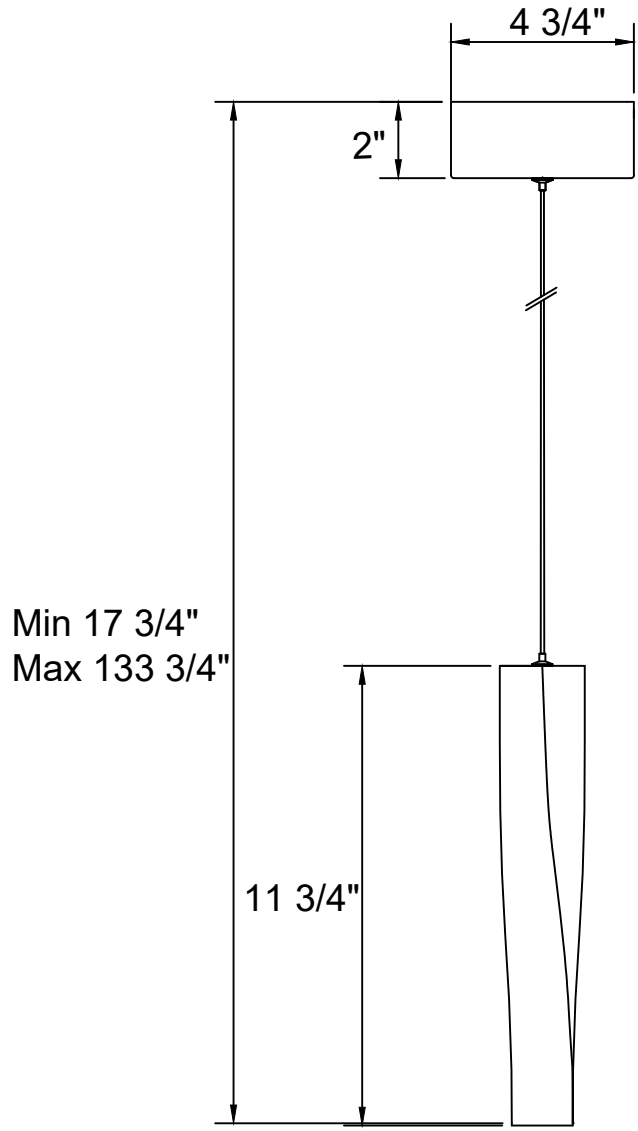

Pendant

FL96021

- LED Mini Pendant
- No special tools needed for assembly
- Wattage: 6.5W LED

FL96021