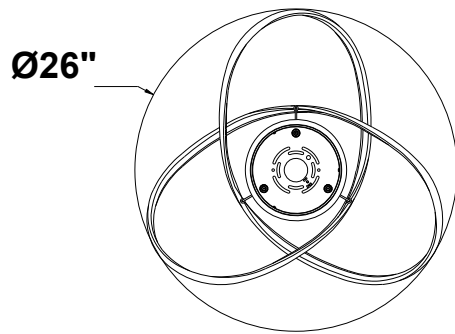

PENDANT

FL96030

- LED Pendant in Brushed Nickel Finish
- No special tools needed for assembly
- Wattage: Four 42W LED

FL96030