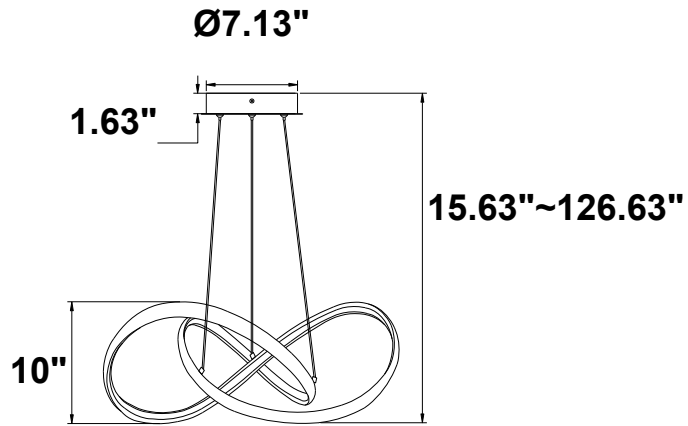

PENDANT

FL96030

- LED Pendant in Brushed Nickel Finish
- No special tools needed for assembly
- Wattage: Four 42W LED

FL96030