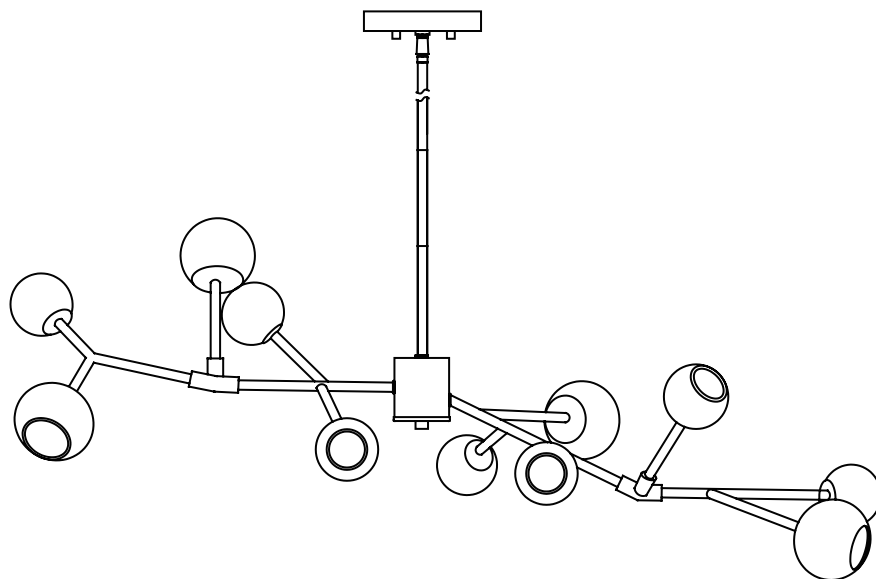

## Pendant

FL96034

- 11-Light Pendant in Antique Brass
- No special tools needed for assembly
- Wattage: Uses eleven type G9 LED bulbs up to 2 watts (included).

**FL96034**