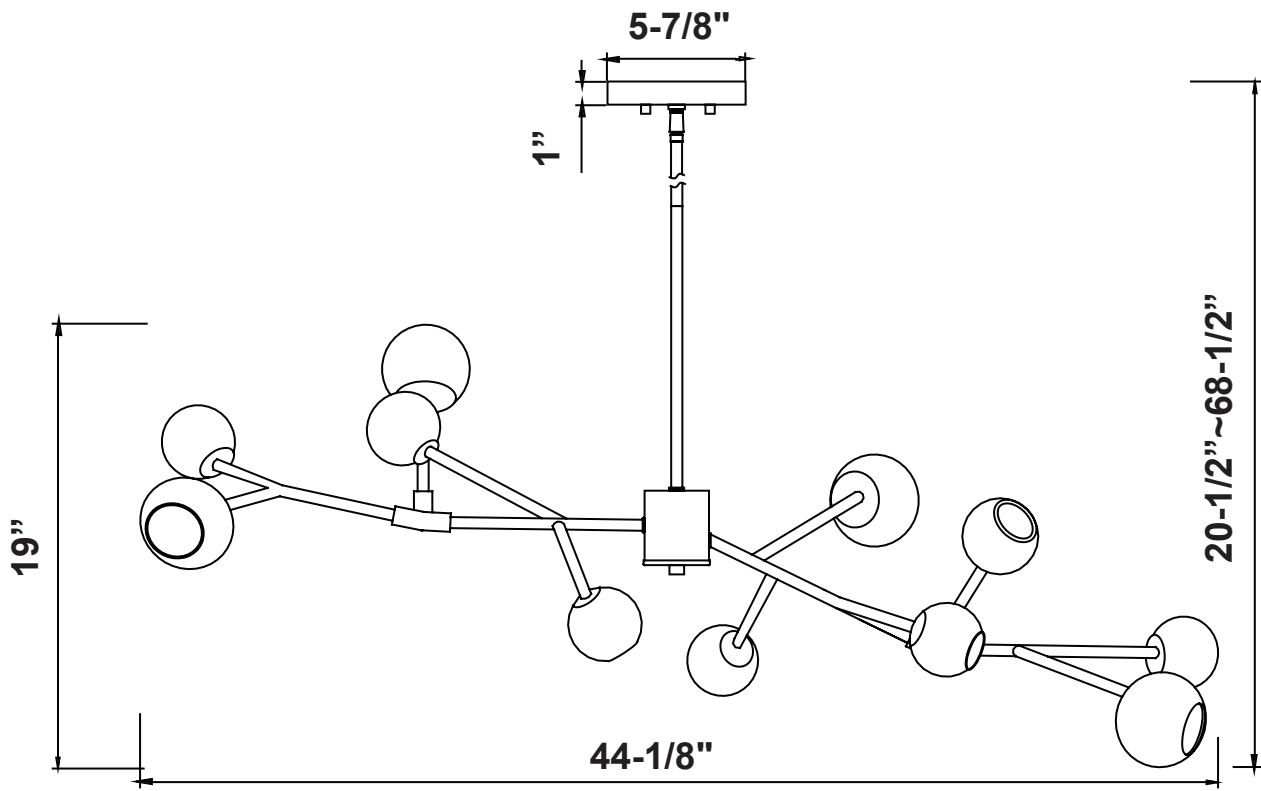

## Pendant

FL96034

- 11-Light Pendant in Antique Brass
- No special tools needed for assembly
- Wattage: Uses eleven type G9 LED bulbs up to 2 watts (included).

**FL96034**