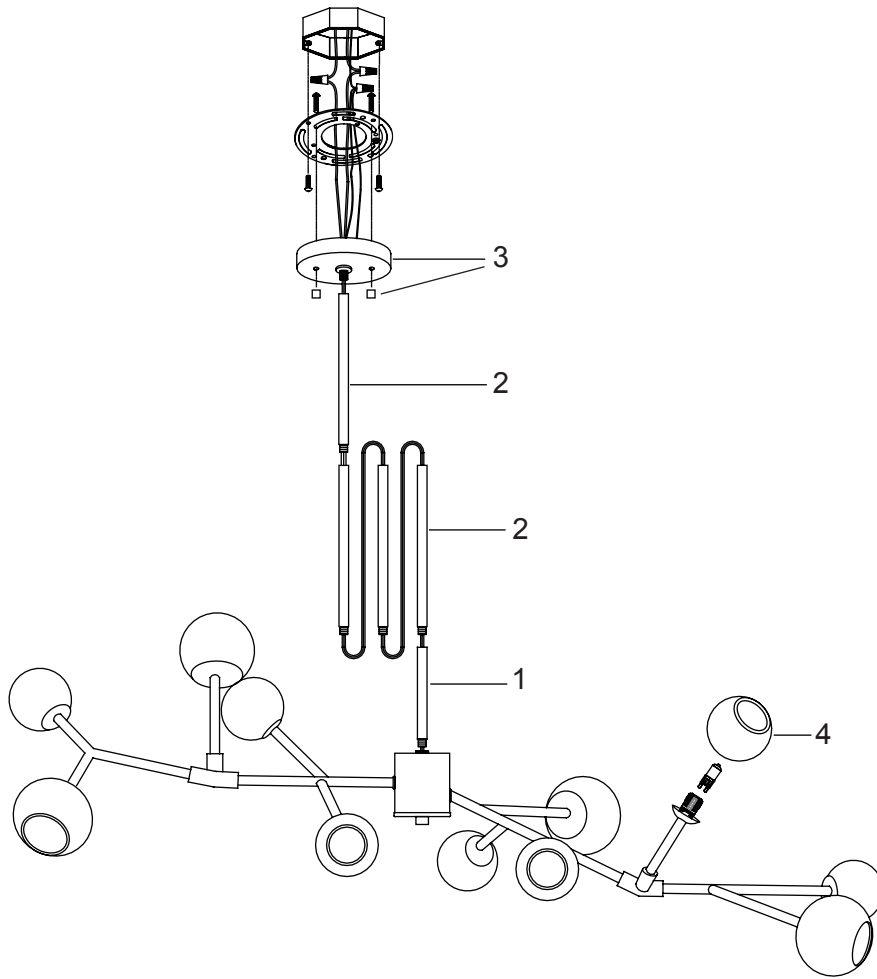

FL96034

Parts Breakdown

No.	Part Name	Spanish	French	Part No.
1	6" Rod	6" Varilla	6" Tige	OBPL4M6RODAB
2	12" Rod	12" Varilla	12" Tige	OBPL4M12RODAB
3	Canopy	Dosel	Auvent	OBPL9MCANAB
4	Glass	Vidrio	Verre	OBPL2MG96034