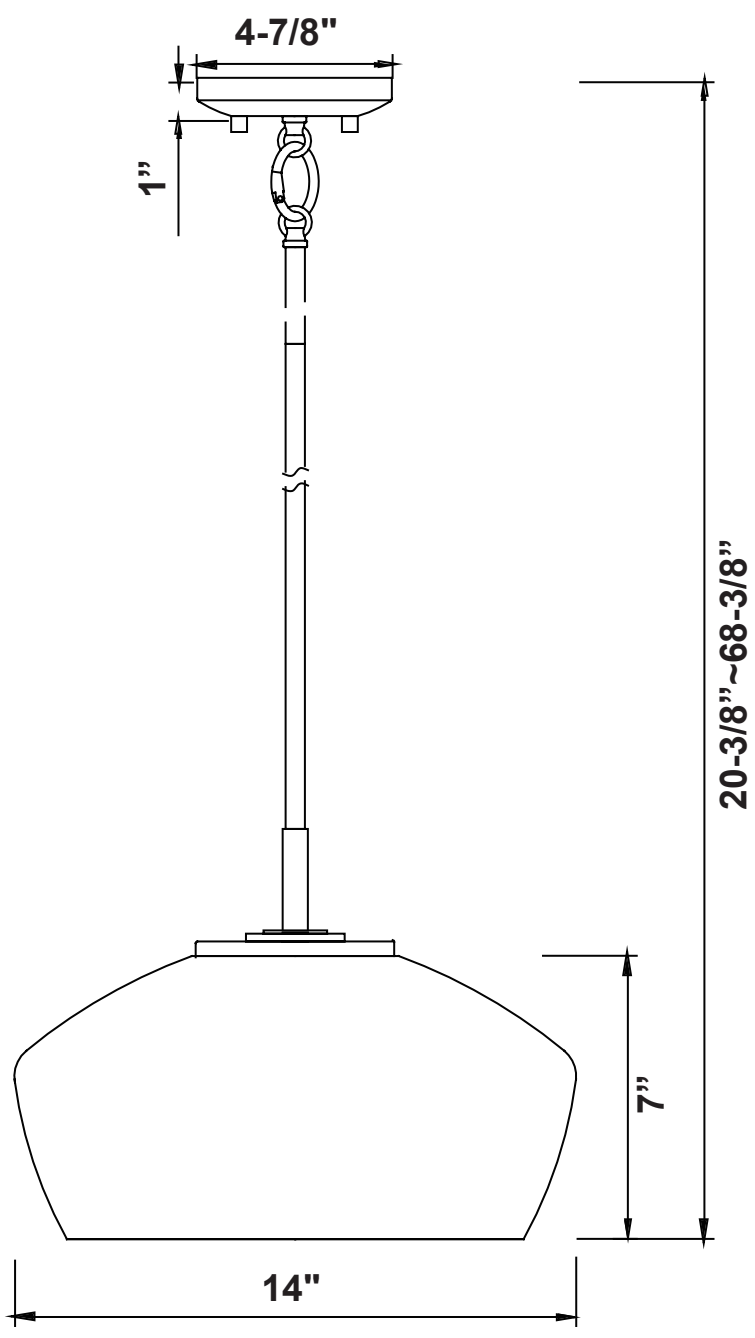

## Pendant

FL96014

- 1 Light Pendant in Black with Antique Brass Cap & Shade
- No special tools needed for assembly
- Wattage: 100 watts maximum with a medium base (bulb not included).

**FL96014**