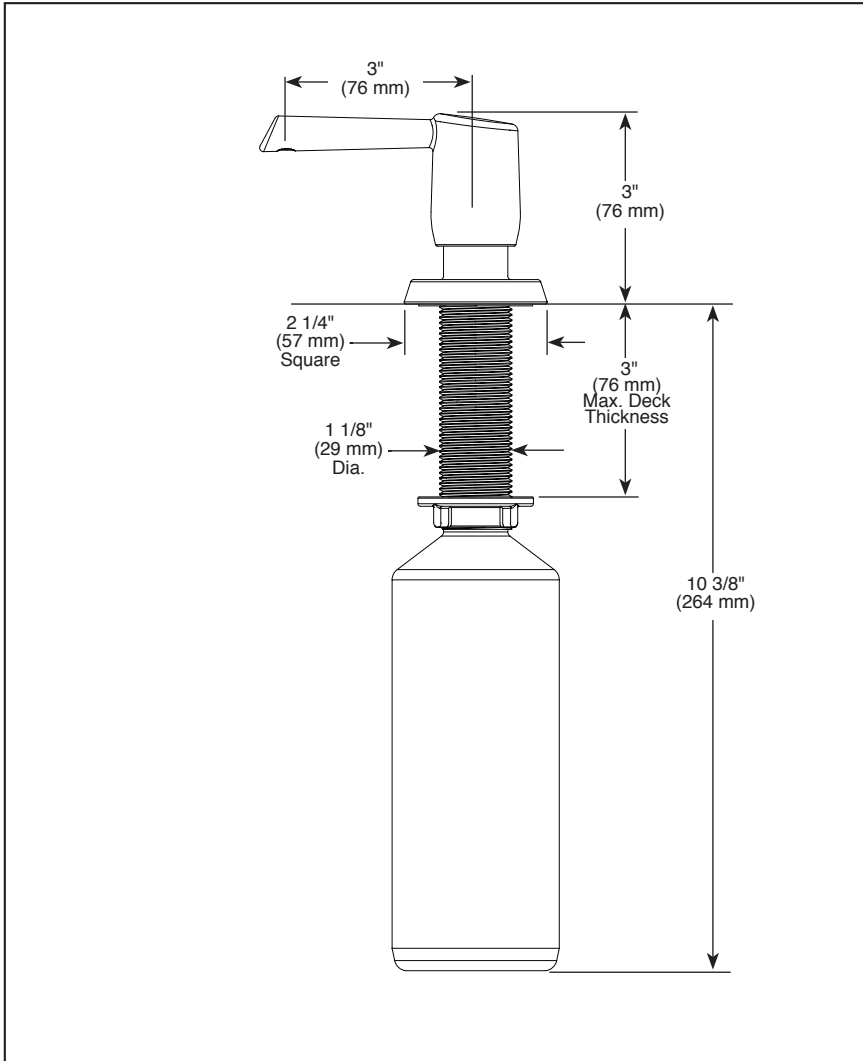

▲ Designate Proper Finish Suffix

see what Delta can do™

SOAP DISPENSER

STANDARD SPECIFICATIONS:

- 13 ounce bottle
- Refillable from above the deck
- Fits hole size 1 3/8" +/- 1/8"

WARRANTY

- Parts and Finish - Lifetime limited warranty; or for commercial purchasers, 10 years for multi-family residential (apartments and condominiums) and 5 years for all other commercial uses, in each case from the date of purchase.
- Electronic Parts and Batteries (if applicable) - 5 years from the date of purchase; or for commercial purchasers, 1 year from the date of purchase. No warranty is provided on batteries.

Delta reserves the right (1) to make changes in specifications and materials, and (2) to change or discontinue models, both without notice or obligation. Dimensions are for reference only. See current full-line price book or www.deltafaucet.com for finish options and product availability.