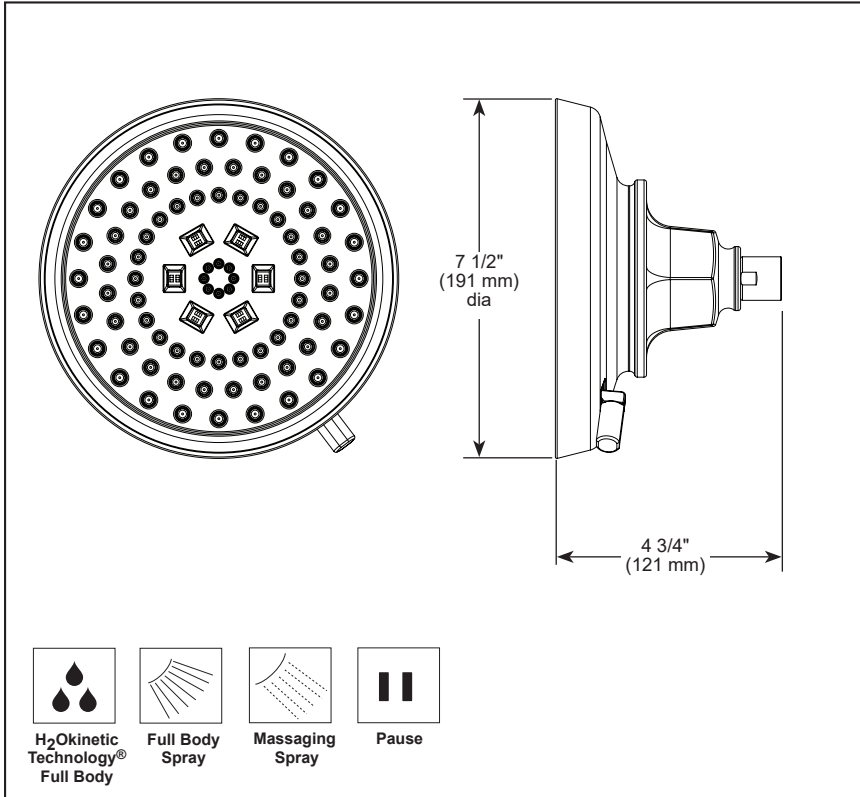

Submitted Model No.: _____

Specific Features: _____

▲ Designate finish suffix

BRIZO®

MULTI-FUNCTION SHOWERHEAD

- Invari™ Bath Collection
- 4-Function Showerhead Featuring H₂Okinetic Technology®

FEATURES:

- Touch-Clean® Nozzles
- H₂Okinetic® Technology

STANDARD SPECIFICATIONS:

- Showerhead has 1/2"-14 NPSM female connection
- Maximum 1.75 gpm @ 80 psi, 6.6 L/min @ 550 kPa
- Maximum 2.5 gpm @ 80 psi, 9.5 L/min @ 550 kPa
- Showerhead with four settings - pause is a non-positive shut-off
- Wrench flats for tightening
- Showerhead ball nut pivots, rotates and provides extra thread coverage
- Metal lever for easy spray selection control
- Finished spray face