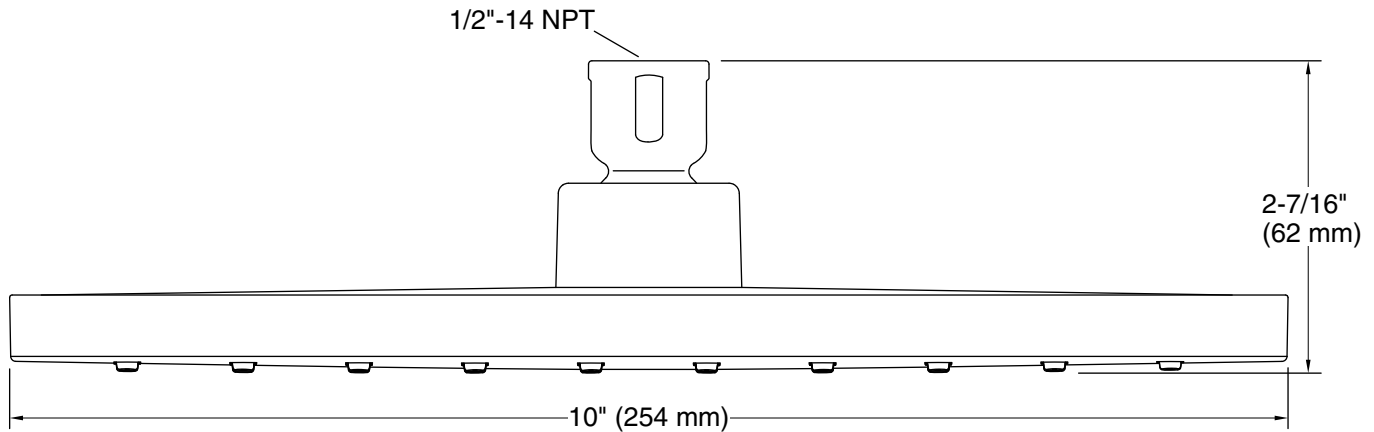

Technical Information

All product dimensions are nominal.

Drain included: No

Showerhead/Body Spray:

Rated maximum flow: 1.75 gal/min (6.6 l/min)

Pressure: 80 psi (5.5 bar)

Notes

For use with automatic compensating valves rated at 1.40 gal/min (5.3 l/min) or less.

Install this product according to the installation instructions.