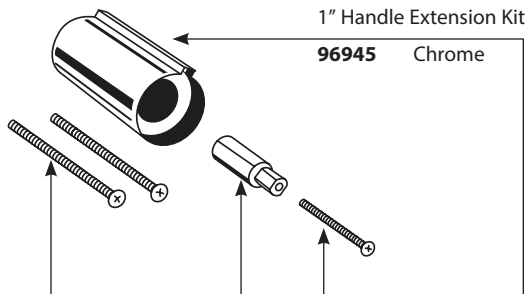

Flush Plug
101975

Note: Flush Plug can be used with existing installations.