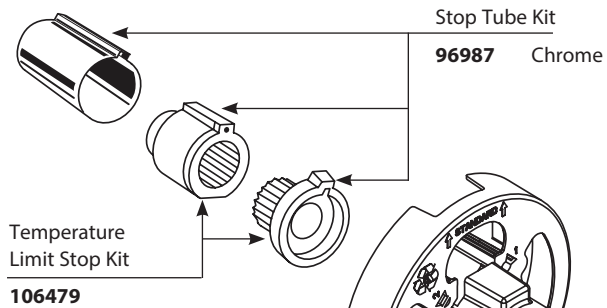

FP= Flush Plug Included

Retainer Clip
96914

Flush Plug
101975

Note: Flush Plug can be used with existing installations.

Plaster Ground
195951

Prior to 2/07

■ Order by Part Number

| CHATEAU® POSI-TEMP® Single-Handle Tub/Shower Valve Only | | | | | |
|--|--------------------|-------|-----------|--------------------|-------|
| MODEL | CONNECTION | STOPS | MODEL | CONNECTION | STOPS |
| 2570 | CC | Yes | FP62370 | CC | Yes |
| 62370 | CC | Yes | FP62390 | IPS | Yes |
| 2590 | IPS | Yes | FP62320 | CC | No |
| 62390 | IPS | Yes | FP62300 | IPS | No |
| 2520 | CC | No | FP62360 | PEX | Yes |
| 62320 | CC | No | FP62380 | PEX | No |
| 2510 | IPS | No | FP62365 | COLD EXPANSION PEX | No |
| 62300 | IPS | No | FP62345 | CC/IPS | No |
| 62360 | PEX | Yes | FP62385 | COLD EXPANSION PEX | Yes |
| 2580 | PEX | No | FP62325PF | PEX | No |
| 62380 | PEX | No | FP62326PF | PEX | Yes |
| 62365 | COLD EXPANSION PEX | No | FP62327PF | COLD EXPANSION PEX | No |
| 62345 | CC/IPS | No | FP62328PF | COLD EXPANSION PEX | Yes |
| 62385 | COLD EXPANSION PEX | Yes | FP62360PF | PEX | Yes |
| 2326PF | PEX | Yes | FP62365PF | COLD EXPANSION PEX | No |
| 2328PF | COLD EXPANSION PEX | Yes | FP62380PF | PEX | No |
| 2360PF | PEX | Yes | FP62385 | COLD EXPANSION PEX | Yes |
| 2385PF | COLD EXPANSION PEX | Yes | | | |