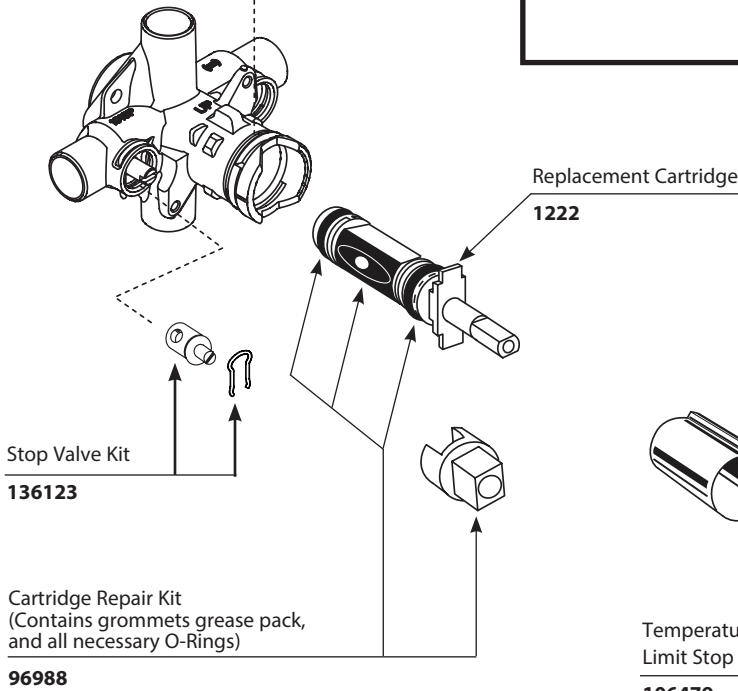

FP= Flush Plug Included

Retainer Clip
96914

Flush Plug
101975

Note: Flush Plug can be used with existing installations.

Plaster Ground
195951

Prior to 2/07

■ Order by Part Number

| CHATEAU® POSI-TEMP® Single-Handle Tub/Shower Valve Only | | | | | |
|--|--------------------|-------|-----------|--------------------|-------|
| MODEL | CONNECTION | STOPS | MODEL | CONNECTION | STOPS |
| 2570 | CC | Yes | FP62370 | CC | Yes |
| 62370 | CC | Yes | FP62390 | IPS | Yes |
| 2590 | IPS | Yes | FP62320 | CC | No |
| 62390 | IPS | Yes | FP62300 | IPS | No |
| 2520 | CC | No | FP62360 | PEX | Yes |
| 62320 | CC | No | FP62380 | PEX | No |
| 2510 | IPS | No | FP62365 | COLD EXPANSION PEX | No |
| 62300 | IPS | No | FP62345 | CC/IPS | No |
| 62360 | PEX | Yes | FP62385 | COLD EXPANSION PEX | Yes |
| 2580 | PEX | No | FP62325PF | PEX | No |
| 62380 | PEX | No | FP62326PF | PEX | Yes |
| 62365 | COLD EXPANSION PEX | No | FP62327PF | COLD EXPANSION PEX | No |
| 62345 | CC/IPS | No | FP62328PF | COLD EXPANSION PEX | Yes |
| 62385 | COLD EXPANSION PEX | Yes | FP62360PF | PEX | Yes |
| 2326PF | PEX | Yes | FP62365PF | COLD EXPANSION PEX | No |
| 2328PF | COLD EXPANSION PEX | Yes | FP62380PF | PEX | No |
| 2360PF | PEX | Yes | FP62385 | COLD EXPANSION PEX | Yes |
| 2385PF | COLD EXPANSION PEX | Yes | | | |