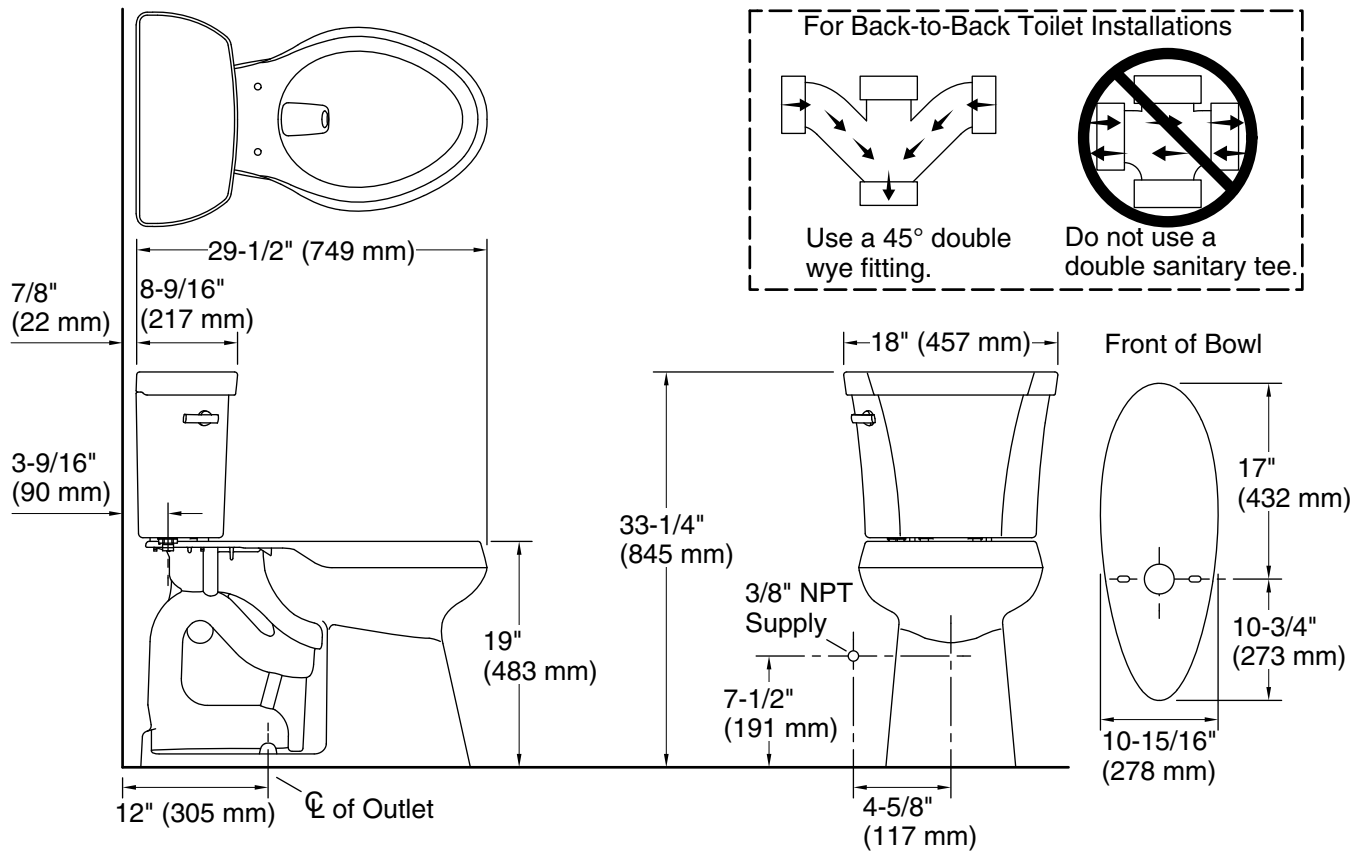

Features

- Two-piece design.
- Elongated bowl offers added room and comfort.
- Tall height offers seating 2-1/2" (63.5 mm) higher than Comfort Height® for enhanced comfort, ease of sitting and standing, and gracious accessibility.
- 1.28 gpf (4.8 lpf).
- Left-hand Polished Chrome trip lever.

Installation

- Standard 12" (305 mm) rough-in.
- Three-bolt quick-connect installation.
- Seat and supply line sold separately.

Recommended Products/Accessories

K-4636 Cachet® Quiet-Close™ Elongated Toilet Seat
K-5588 Purefresh® Elongated Toilet Seat
K-4108 C³®-230 Elongated bidet toilet seat
K-9379 Trip Lever
1023457
1265114
K-23726 Drain treatment

Included Components

Product consists of:

4467
22661

Additional Components:

Bolt cap (Qty 2)
Tank accessory pack
Tank cover
Trip lever

Codes/Standards

ASME A112.19.2/CSA B45.1
DOE - Energy Policy Act 1992
EPA WaterSense®
California Energy Commission (CEC)

Technical Information

All product dimensions are nominal.

Toilet type:	Floor-mount
Waste Outlet:	Floor
Bowl shape:	Elongated
Trap passageway:	2-1/8" (54 mm)
Water Consumption	
Full:	1.28 gpf (4.8 lpf)
Water surface size:	9-1/4" x 6-1/2" (235 mm x 165 mm)
Rim to water surface:	6-3/8" (161 mm)
Rough-in:	12" (305 mm)
Seat-mounting holes:	5-1/2" (140 mm)