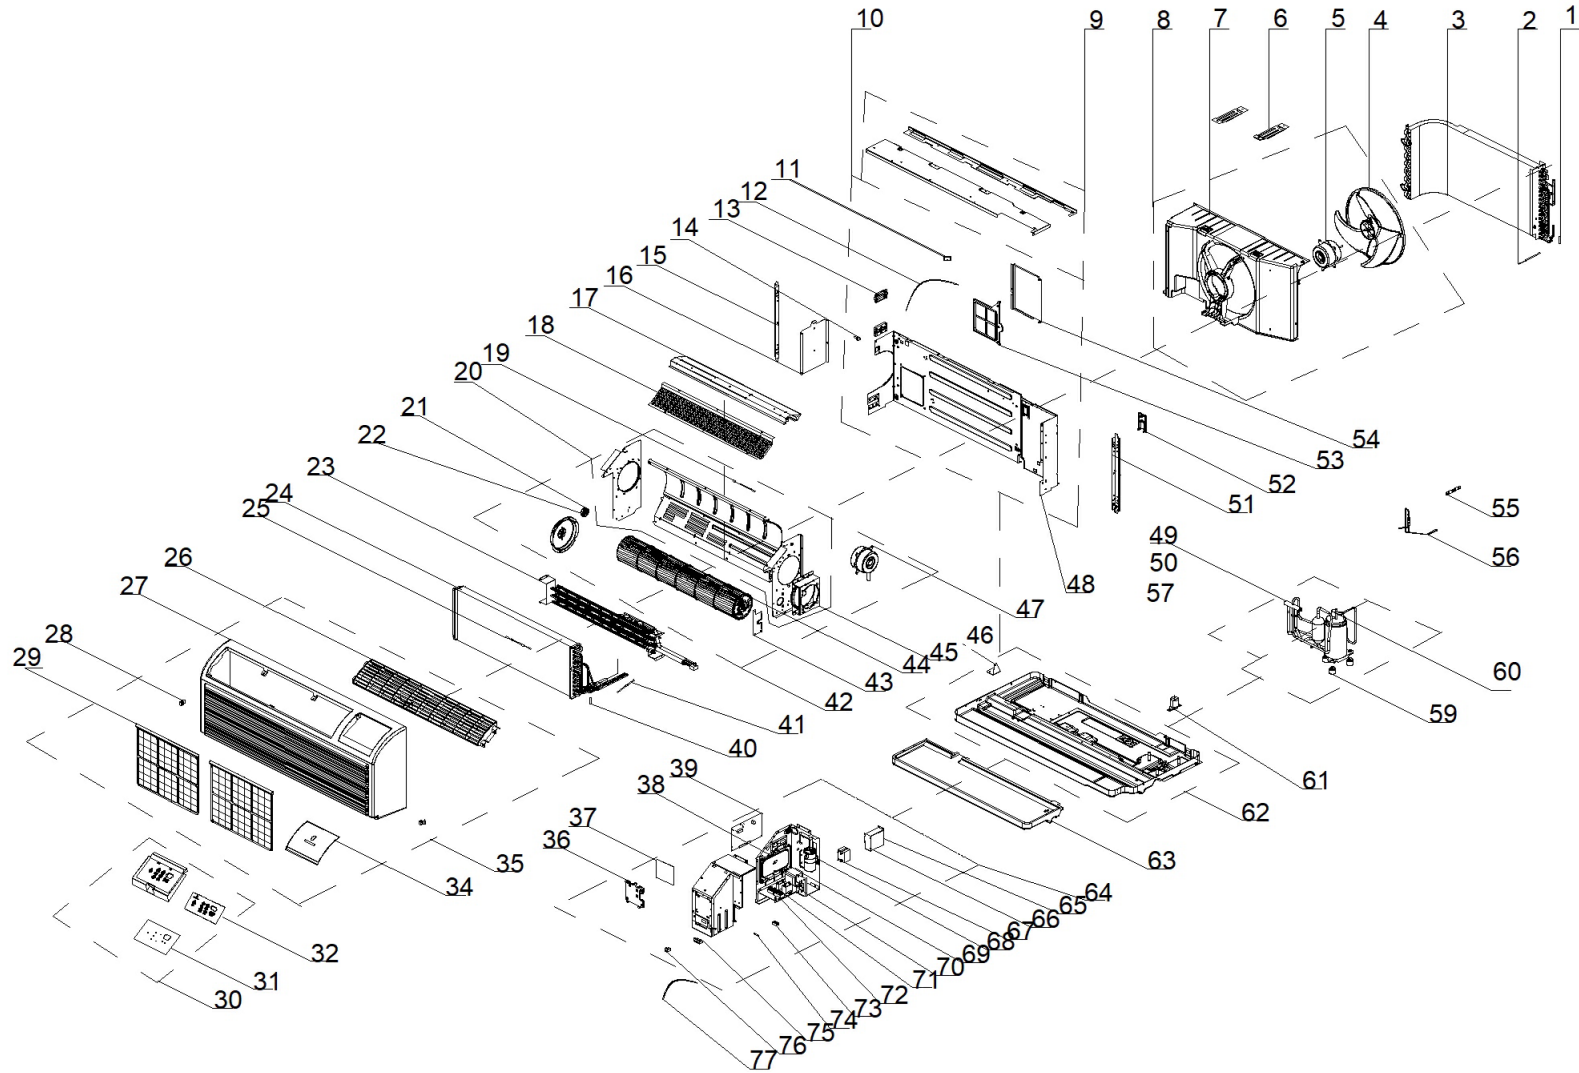

PDH12R3SG

**PDH12R3SG**

N.	Part Number	Description	Qty	
58	#N/A	Compressor Gasket	1	
57	68700092	Reversing Valve Solenoid	1	
49	68700095	Reversing Valve	1	
69	68700111	Transformer	1	
66	68700117	Junction lid	1	
65	68700120	Junction box	1	
18	68700122	Rear Grill	1	
45	68700123	Motor Support Sub Assy	1	
43	68700126	Heater Wiring Block Board	1	
28	68700128	Front Panel Clip	1	
4	68700135	Fan Blade	1	
29	68700138	Air Filter	2	
27	68700142	Front Panel	1	
26	68700143	Air Outlet	1	
34	68700145	Control Door	1	
22	68700146	Bearing Holder	1	
21	68700147	Bearing Holder Sub Assy	1	
25	68700152	Ambient Temp Sensor	1	
76	68700154	Wiring Terminal	1	
75	68700155	Wiring Terminal	1	

PDH12R3SG

N.	Part Number	Description	Qty	
72	68700156	Terminal Board	1	
73	68700157	Radiator	1	
6	68700174	No Longer Available: Connection Board	1	
7	68700175	Fan Shroud	1	
9	68700177	Top Cover Sub Assy	1	
10	68700178	Clapboard Sub Assy	1	
3	68700180	Condenser Coil	1	
5	68700184	Outdoor Fan Motor	1	
8	68700186	Flow Guide Loop	1	
15	68700188	Outer Support Sub Assy(Left)	1	
16	68700189	Baffle Plate	1	
17	68700190	Helicoid Tongue	1	
20	68700192	Air Duct Sub Assy	1	
23	68700194	Electric Heater	1	
24	68700196	Evaporator Coil	1	
30	68700199	Lcd Cover Sub-Assy	1	
31	68700200	Membrane	1	
32	68700201	Display PCB	1	
35	68700202	Front Panel Assy	1	
38	68700203	Supporting Board	1	

**PDH12R3SG**

N.	Part Number	Description	Qty
36	68700205	Supporting Board	1
37	68700207	Logic PCB	1
39	68700208	Power PCB	1
50	68700213	Reversing Valve Assy No Coil	1
64	68700222	Electric Box Assy	1
56	68700266	Cap Tube Assy	1
1	69700351	Temp Sensor Kit 20KT/15KS/50KT	1
2	69700367	Temp Sensor	1
19	69700367	Temp Sensor	1
41	69700367	Temp Sensor	1
13	69700368	Hand Lever	1
14	69700369	Hand Lever	1
12	69700370	Door Thread	1
11	69700371	Cable Clamp	1
42	69700376	Air Flue Assy	1
44	69700380	Blower Wheel	1
46	69700381	Condenser Retaining Plate	1
47	69700385	Indoor Fan Motor	1
48	69700388	Clapboard	1
60	69700392	Compressor	1