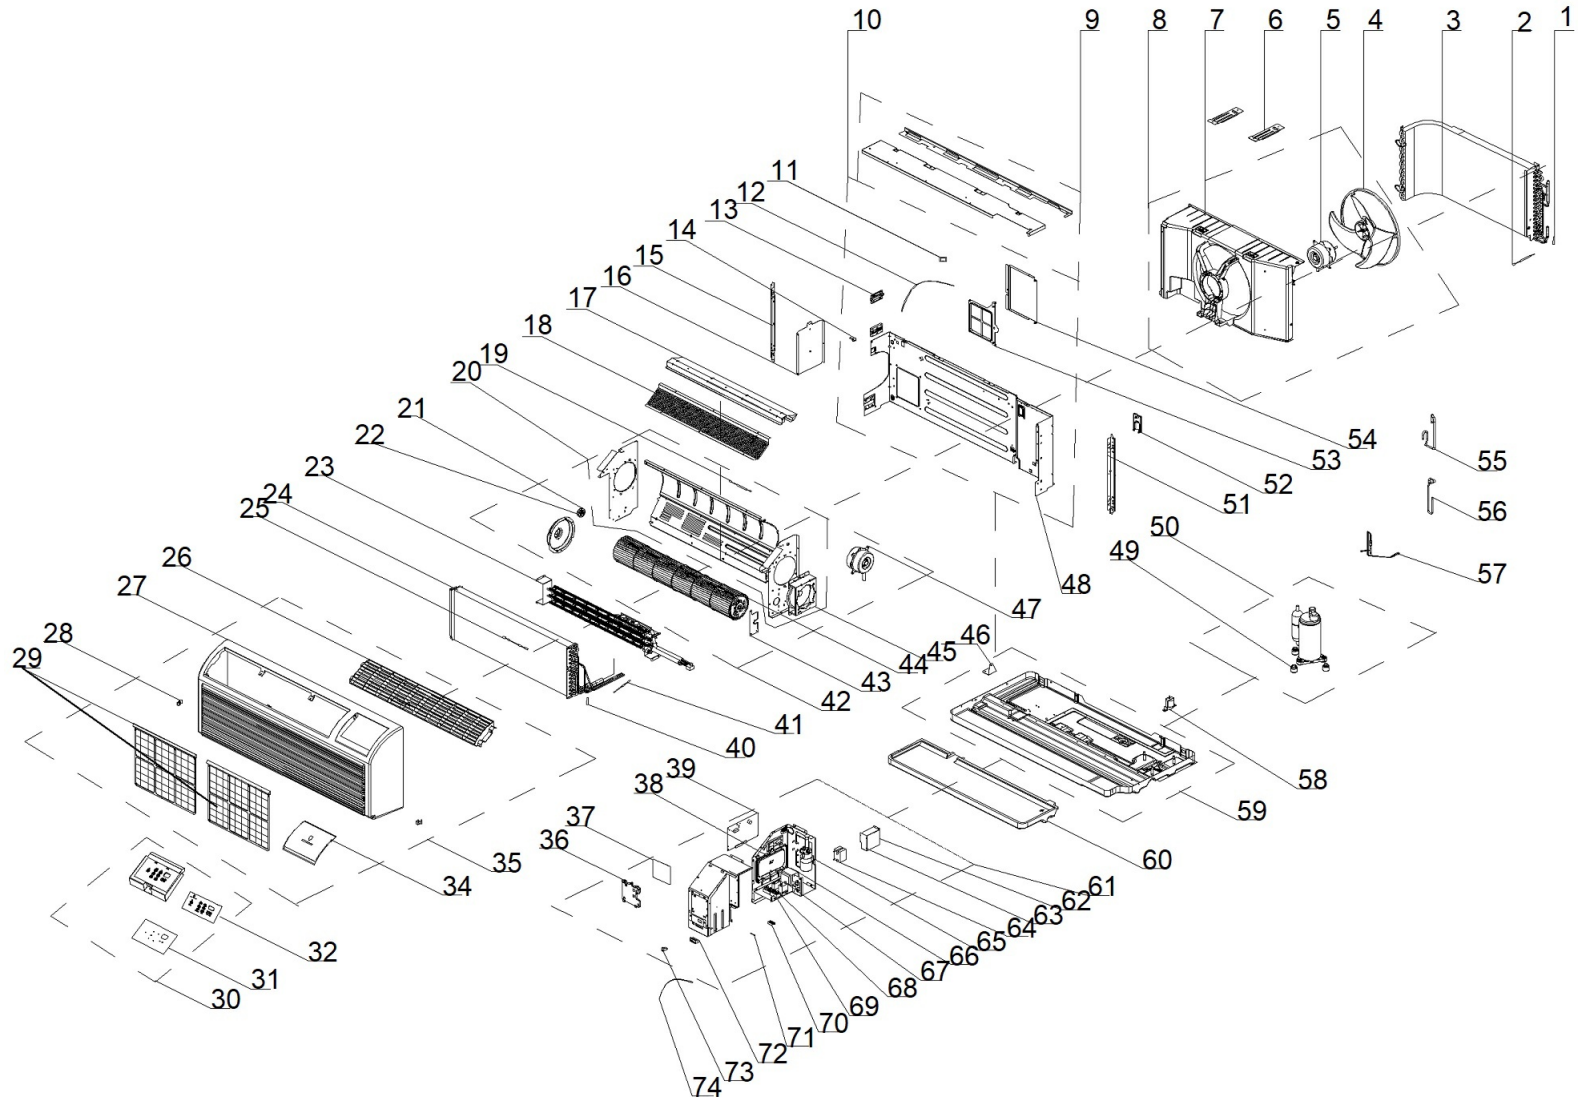

PDE07R3SG

PDE07R3SG

N.	Part Number	Description	Qty	
66	68700111	Transformer	1	
63	68700117	Junction lid	1	
62	68700120	Junction box	1	
18	68700122	Rear Grill	1	
45	68700123	Motor Support Sub Assy	1	
43	68700126	Heater Wiring Block Board	1	
28	68700128	Front Panel Clip	1	
4	68700135	Fan Blade	1	
29	68700138	Air Filter	2	
27	68700142	Front Panel	1	
26	68700143	Air Outlet	1	
34	68700145	Control Door	1	
22	68700146	Bearing Holder	1	
21	68700147	Bearing Holder Sub Assy	1	
25	68700152	Ambient Temp Sensor	1	
73	68700154	Wiring Terminal	1	
72	68700155	Wiring Terminal	1	
69	68700156	Terminal Board	1	
70	68700157	Radiator	1	
6	68700174	No Longer Available: Connection Board	1	

PDE07R3SG

N.	Part Number	Description	Qty	
7	68700175	Fan Shroud	1	
9	68700177	Top Cover Sub Assy	1	
10	68700178	Clapboard Sub Assy	1	
3	68700179	Condenser Coil	1	
5	68700183	Outdoor Fan Motor	1	
8	68700185	Flow Guide Loop	1	
15	68700188	Outer Support Sub Assy(Left)	1	
16	68700189	Baffle Plate	1	
17	68700190	Helicoid Tongue	1	
20	68700192	Air Duct Sub Assy	1	
23	68700194	Electric Heater	1	
30	68700199	Lcd Cover Sub-Assy	1	
31	68700200	Membrane	1	
32	68700201	Display PCB	1	
35	68700202	Front Panel Assy	1	
38	68700203	Supporting Board	1	
37	68700204	Logic PCB	1	
36	68700205	Supporting Board	1	
39	68700208	Power PCB	1	
1	69700351	Temp Sensor Kit 20KT/15KS/50KT	1	

PDE07R3SG

N.	Part Number	Description	Qty	
41	69700367	Temp Sensor	1	
19	69700367	Temp Sensor	1	
2	69700367	Temp Sensor	1	
13	69700368	Hand Lever	1	
14	69700369	Hand Lever	1	
12	69700370	Door Thread	1	
11	69700371	Cable Clamp	1	
42	69700375	Air Flue Assy	1	
44	69700380	Blower Wheel	1	
46	69700381	Condenser Retaining Plate	1	
47	69700384	Indoor Fan Motor	1	
48	69700388	Clapboard	1	
49	69700391	Compressor	1	
50	69700397	Compressor Gasket	1	
51	69700400	Outer Support Sub-Assy(Right)	1	
52	69700401	Cable Cross Plate	1	
53	69700402	Fresh Air Filter	1	
54	69700403	Air Inlet Door	1	
55	69700404	Inhalation Tube	1	
56	69700411	Discharge Tube	1	