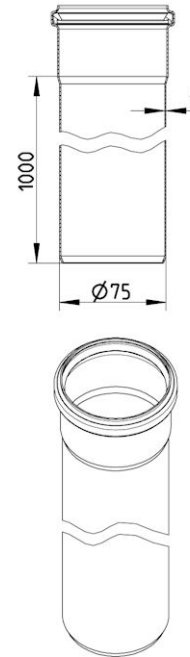

811.100.075 S STRAIGHT PIPE WITH ONE SOCKET

-Length: 1000mm
-Diameter: Ø75mm
-Stainless steel: AISI316L/EN1.4404

Product Codes

UPC/EAN: 5705499400557
VVS Number: 160124400
RSK Number: 1550242
NRF Number: 2170688
LVI Number: 0250135

Specification

Brand Name: BLÜCHER
Material: AISI 316L
Material (EN): EN 1.4404
Outlet Diameter (mm): 75
Series: Straight pipe
Weight (kg): 1,95

BLÜCHER®

A WATTS Brand