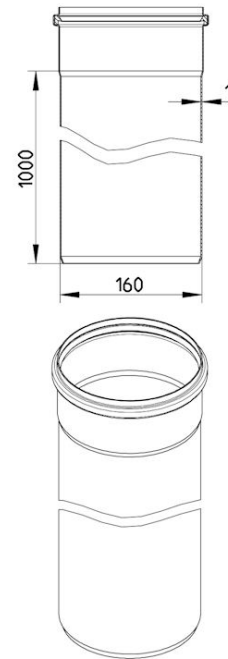

Specification Sheet

811.100.160 S STRAIGHT PIPE WITH ONE SOCKET

- Length: 1000mm
- Diameter: Ø160mm
- Stainless steel: AISI316L/EN1.4404

Product Codes

UPC/EAN: 5705499400595
VVS Number: 160132400
RSK Number: 1550362
NRF Number: 2172473
LVI Number: 0250235

Specification

Brand Name: BLÜCHER
Material: AISI 316L
Material (EN): EN 1.4404
Outlet Diameter (mm): 160
Series: Straight pipe
Weight (kg): 5,48

BLÜCHER®

A WATTS Brand