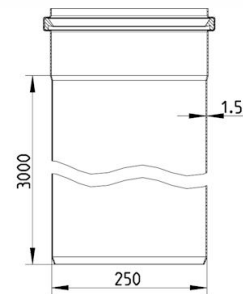

Specification Sheet

811.300.250 S STRAIGHT PIPE WITH ONE SOCKET

-Length: 3000mm
-Diameter: Ø250mm
-Stainless steel: AISI316L/EN1.4404

Product Codes

UPC/EAN: 5705499121582
VVS Number: 160136530
RSK Number: 1552153
NRF Number:
LVI Number: 0250334

Specification

Brand Name: BLÜCHER
Material: AISI 316L
Material (EN): EN 1.4404
Outlet Diameter (mm): 250
Series: Straight pipe
Weight (kg): 28,97

BLÜCHER®

A WATTS Brand