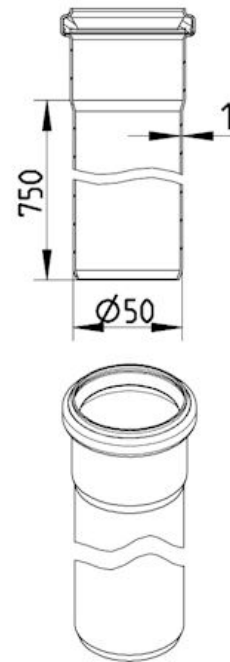

811.075.050 S STRAIGHT PIPE WITH ONE SOCKET

-Length: 750mm
-Diameter: Ø50mm
-Stainless steel: AISI316L/EN1.4404

Product Codes

UPC/EAN: 5705499400458
VVS Number: 160122375
RSK Number: 1550234
NRF Number: 2172463
LVI Number: 0250084

Specification

Brand Name: BLÜCHER
Material: AISI 316L
Material (EN): EN 1.4404
Outlet Diameter (mm): 50
Series: Straight pipe
Weight (kg): 1,00

BLÜCHER®

A WATTS Brand