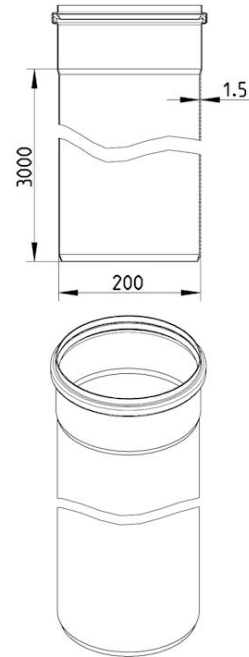

811.300.200 S STRAIGHT PIPE WITH ONE SOCKET

-Length: 3000mm
-Diameter: Ø200mm
-Stainless steel: AISI316L/EN1.4404

Product Codes

UPC/EAN: 5705499410891
VVS Number: 160134530
RSK Number: 1551544
NRF Number: 2170722
LVI Number: 0250288

Specification

Brand Name: BLÜCHER
Material: AISI 316L
Material (EN): EN 1.4404
Outlet Diameter (mm): 200
Series: Straight pipe
Weight (kg): 23,10

BLÜCHER®

A WATTS Brand