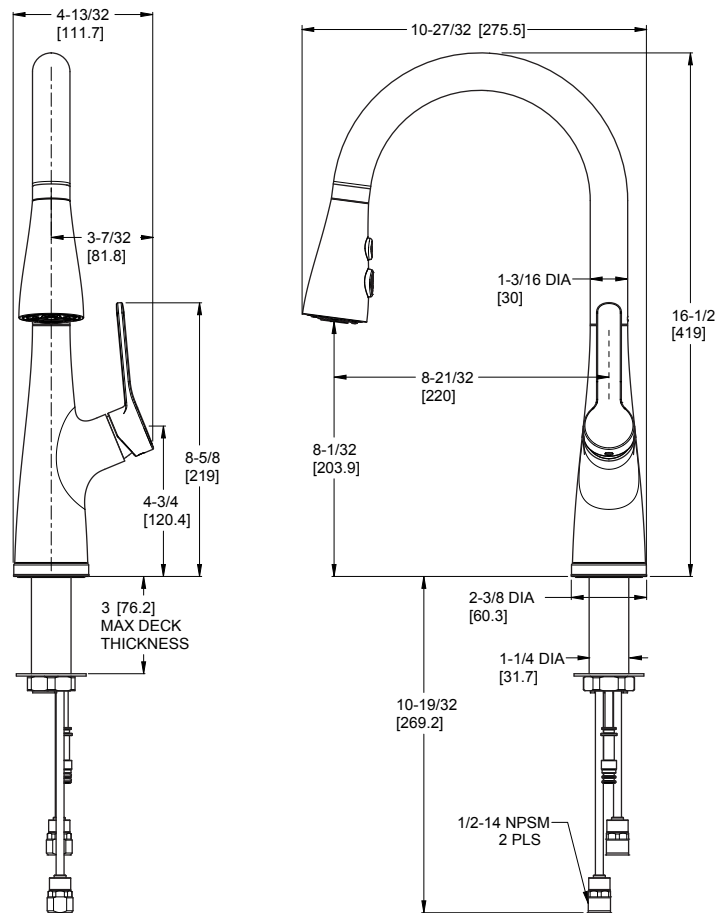

Neera™ Pull-Down Kitchen Faucet

- LG529-NEB Finish(B)
- LG529-NEBG Finish(BG)
- LG529-NEC Finish(C)
- LG529-NES Finish(S)

Specifications

Features

- 1.8 GPM Flow Rate
- 1-Hole Installation
- 3 Function Sprayer (Stream, Spray, and Pause)
- 16" Extended Hose Length
- 360° Rotating Spout
- AccuDock™ Sprayhead Docking
- Mounting Hardware Included
- Optional Deckplate Available, Order 961-201* Separately
- Forward Handle Operation
- Pfast Connect™
- Pforever Seal Ceramic Disc Valve
- Pforever Warranty®

Dimensions

Ø1-3/8 Min to Ø1-1/2 Max. Deck Hole Openings