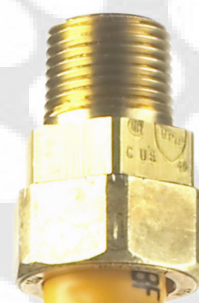

WARDFlex

STEPSAVER DOUBLE-SEAT FITTING

WARDFlex fittings incorporate one metal to metal seat and one metal to gasket seat.

FREE TRAINING!

Proper installation and safety training is an absolute pre-requisite prior to purchasing WARDFlex. Contact your sales representative today to schedule your FREE WARDFlex training.

ONE UNIVERSAL FITTING

WARDFlex Yellow and Black CSST systems are universally compatible with ALL WARDFlex fittings.

CONTINUOUS RUN COILS

Manufactured in continuous lengths, and not butt-welded so there are no surprises during installation.