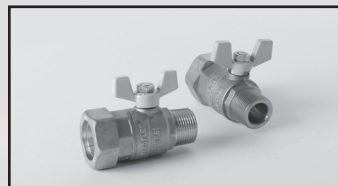

FLEXIBILITY NEAR YOU

WARDMFG

Ward makes life easier with multiple sales offices and multiple warehouses across the USA and Canada ready to serve your needs with accuracy and on-demand delivery. Use our **WHERE TO BUY** locator at www.wardmfg.com to find the supplier nearest you.