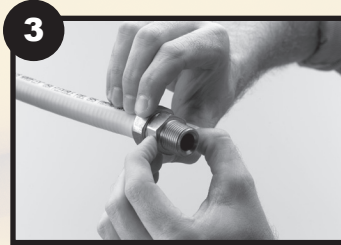

DOUBLE ANNEALED

All WARDFlex tubing is annealed twice for increased flexibility.

DOWNLOAD THE SIZING APP!
Quick and convenient, get the job done on the go using your own Apple or Android phone.

HELIUM/ VACUUM TESTING

100% of WARDFlex tubing is vacuum tested with helium allowing for a more stringent test than air testing alone

ANOTHER **SMART CONNECTION** FROM WARD

WARDFlex MAX

WARDFlex

WARDFlex

WARDFlex STEPSAVER

1
Cut tubing and remove PE coating to expose 4 corrugations.

2
Slide nut over tubing, place retainer ring leaving one corrugation exposed.

3
Slide nut over retainer ring and hand tighten.

4
Tighten with wrenches until nut contacts body.

WARDFlex AGAINST THE COMPETITION