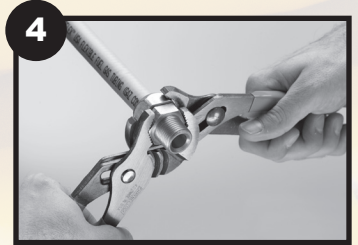

DOUBLE ANNEALED

All WARDFlex tubing is annealed twice for increased flexibility.

DOWNLOAD THE SIZING APP!
Quick and convenient, get the job done on the go using your own Apple or Android phone.

HELIUM/ VACUUM TESTING

100% of WARDFlex tubing is vacuum tested with helium allowing for a more stringent test than air testing alone

ANOTHER **SMART CONNECTION** FROM WARD

WARDFlex MAX

WARDFlex

WARDFlex

WARDFlex STEPSAVER

1
Cut tubing and remove PE coating to expose 4 corrugations.

2
Slide nut over tubing, place retainer ring leaving one corrugation exposed.

3
Slide nut over retainer ring and hand tighten.

4
Tighten with wrenches until nut contacts body.

WARDFlex AGAINST THE COMPETITION

	WARDFlex	COMPETITOR A	COMPETITOR B	COMPETITOR C
TUBING SIZE RANGE	3/8", 1/2", 3/4", 1", 1-1/4", 1-1/2" & 2"	3/8", 1/2", 3/4", 1", 1-1/4", 1-1/2" & 2"	3/8", 1/2", 3/4", 1", 1-1/4", 1-1/2" & 2"	3/8", 1/2", 3/4", 1" & 1-1/4"
TUBING ANNEALED	YES	NO	NO	NO
CONTINUOUS RUN COILS	YES	NO	NO	NO
STANDARD COIL LENGTHS	50-100-180-250-500-1,000 FT.	150-100-500 FT.	150-250 FT.	25-50-75-225 FT.
100% VACUUM TESTED	YES	NO	NO	NO
REUSABLE PLASTIC REELS	YES	WOOD SPOOLS	WOOD 150-250 FT. SPOOLS	WOOD SPOOLS
WARRANTY	2-YEAR LIMITED	12 MONTHS	UNLIMITED	12 MONTHS
FITTING TYPE	DUAL SEAL	METAL-TO-METAL	METAL-TO-METAL	GASKET/O-RING