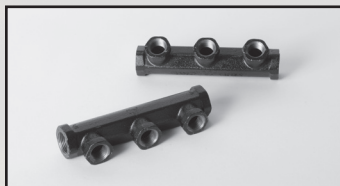

FLEXIBILITY NEAR YOU

WARDMFG

Ward makes life easier with multiple sales offices and multiple warehouses across the USA and Canada ready to serve your needs with accuracy and on-demand delivery. Use our **WHERE TO BUY** locator at www.wardmfg.com to find the supplier nearest you.