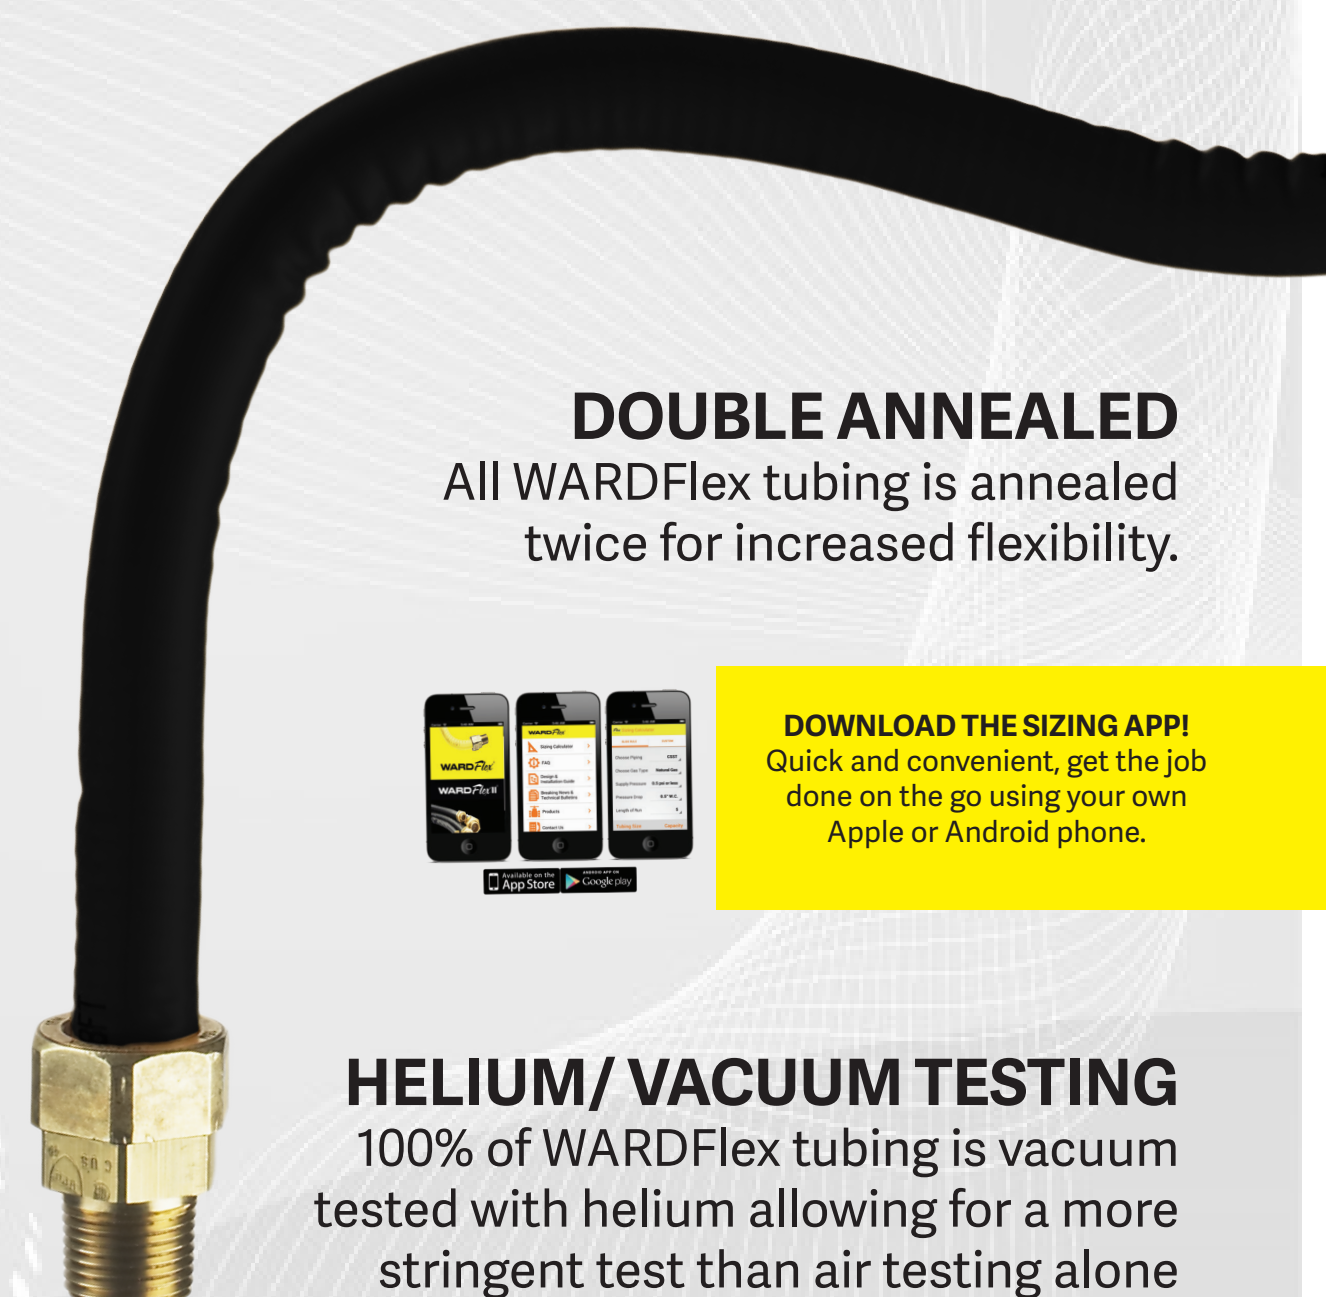

DOUBLE ANNEALED

All WARDFlex tubing is annealed twice for increased flexibility.

DOWNLOAD THE SIZING APP!
Quick and convenient, get the job done on the go using your own Apple or Android phone.

HELIUM/ VACUUM TESTING

100% of WARDFlex tubing is vacuum tested with helium allowing for a more stringent test than air testing alone

ANOTHER **SMART CONNECTION** FROM WARD

WARDFlex MAX

WARDFlex

WARDFlex

WARDFlex STEPSAVER

1
Cut tubing and remove PE coating to expose 4 corrugations.