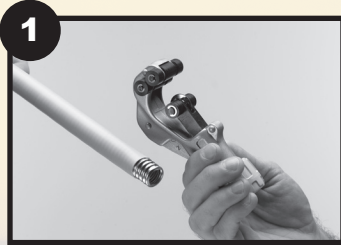

DOUBLE ANNEALED

All WARDFlex tubing is annealed twice for increased flexibility.

DOWNLOAD THE SIZING APP!
Quick and convenient, get the job done on the go using your own Apple or Android phone.

HELIUM/ VACUUM TESTING

100% of WARDFlex tubing is vacuum tested with helium allowing for a more stringent test than air testing alone

ANOTHER **SMART CONNECTION** FROM WARD

WARDFlex MAX

WARDFlex

WARDFlex

WARDFlex STEPSAVER

1
Cut tubing and remove PE coating to expose 4 corrugations.

2
Slide nut over tubing, place retainer ring leaving one corrugation exposed.

3
Slide nut over retainer ring and hand tighten.

4
Tighten with wrenches until nut contacts body.

WARDFlex AGAINST THE COMPETITION