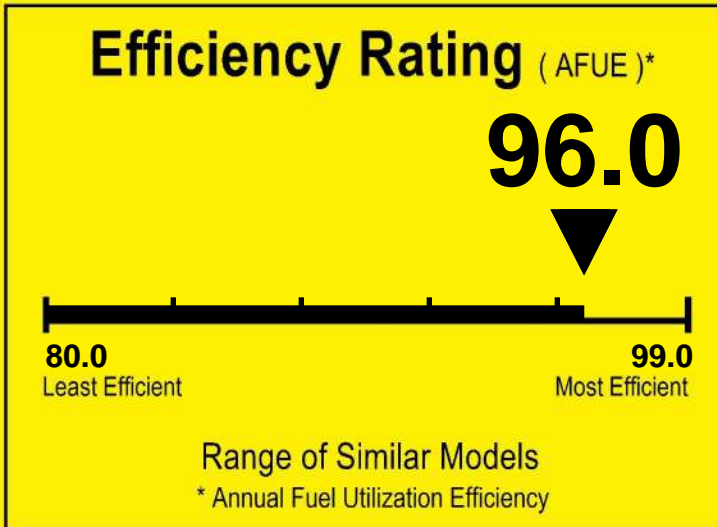

U.S. Government

Federal law prohibits removal of this label before consumer purchase.

ENERGYGUIDE

Furnace
Non-Weatherized
Natural Gas, Propane Gas

RunTru
Model A951X060BU4S***

For energy cost info, visit
productinfo.energy.gov