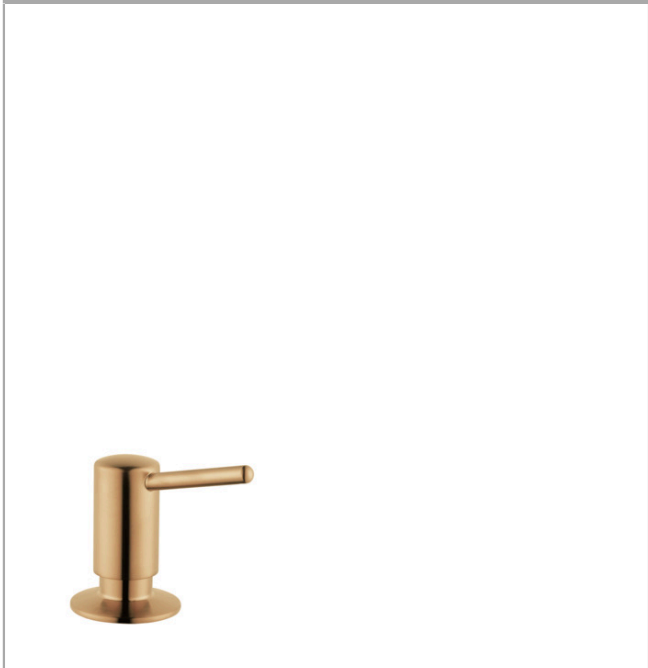

Soap Dispenser, Contemporary

Finishes : **brushed gold optic** Part no. : **04539250**

Description

Features

- Metal
- Bottle capacity: 16 oz
- 1 7/8" maximum counter depth

Product image

Scale drawing