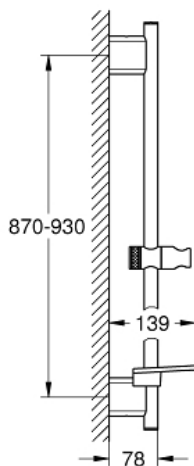

RAINSHOWER SMARTACTIVE  
36" Shower Bar

MODEL # 26603000

Pure Freude  
an Wasser

GROHE

**Product Description:**  
RAINSHOWER SMARTACTIVE  
36" Shower Bar

**Standard Specification:**

- Glide element and swivel hand shower holder
- **GROHE QuickFix** (adjustable distance between wall shower holders for adaption to existing drillings)
- GROHE TileFix adjustable depth on upper and lower bracket
- **GROHE EasyReach** tray
- **GROHE StarLight** chrome finish