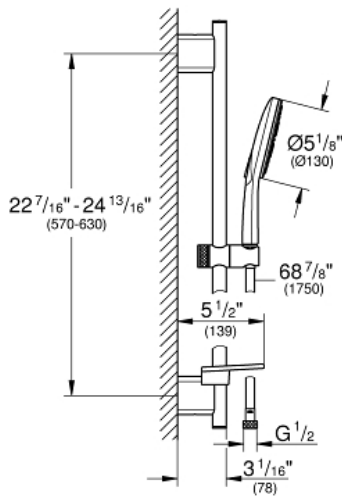

RAINSHOWER SMARTACTIVE
130
Shower Set
MODEL # 26547000

Pure Freude
an Wasser

GROHE

Product Description:
RAINSHOWER SMARTACTIVE 130
Shower Set

Standard Specification:

- Consisting of:
- Rainshower SmartActive 130 Hand Shower (26 545)
- 24" Shower Bar (26 602)
- Rotaflex metal shower hose 69" (1750mm)
- **GROHE EasyReach** tray
- **GROHE EcoJoy** 1.75 gpm (6.6 l/min) flow limiter
- **GROHE DreamSpray** perfect spray pattern
- **GROHE StarLight** chrome finish
- **GROHE QuickFix Plus** adjustable distance between brackets for adaption to existing drilling holes
- GROHE TileFix adjustable depth on upper and lower bracket
- **SpeedClean** anti-lime system
- Inner WaterGuide for a longer life
- Twistfree to prevent hose from twisting

Color:

- 26547000 StarLight Chrome