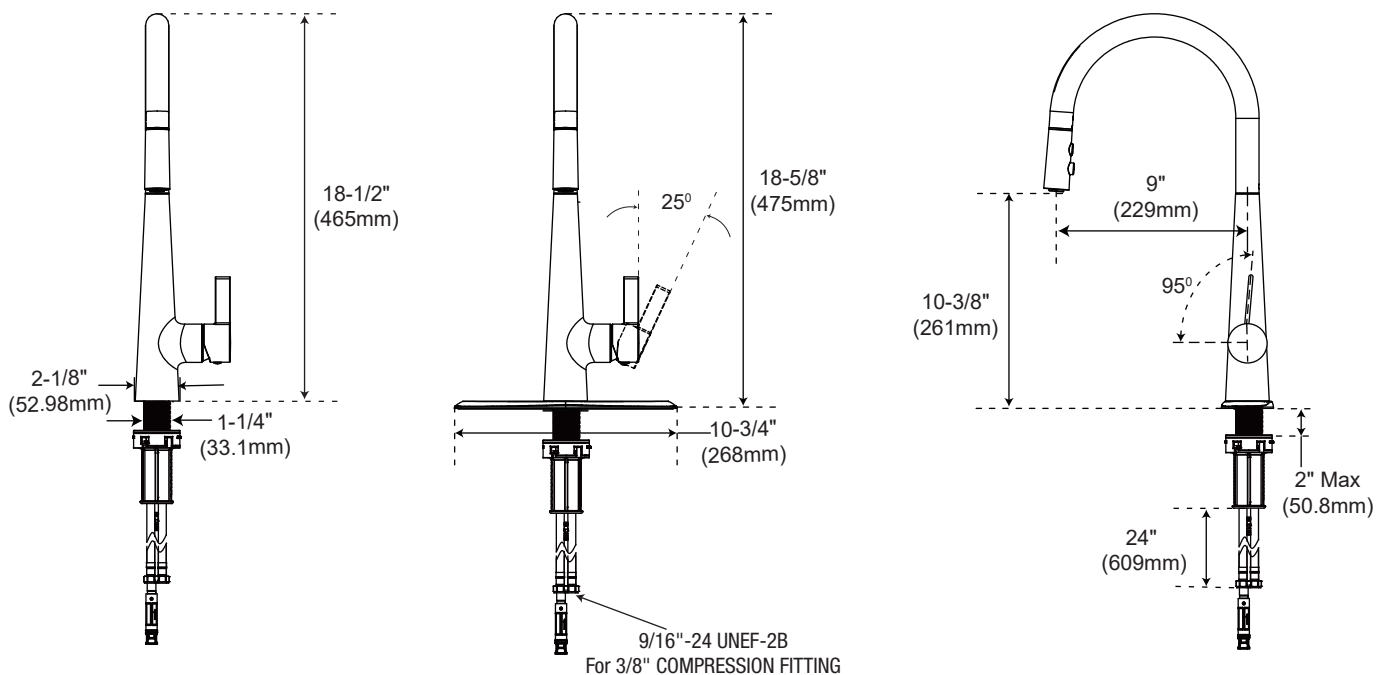

For detailed warranty information, visit ferguson.com/proflo-faucet-warranty.