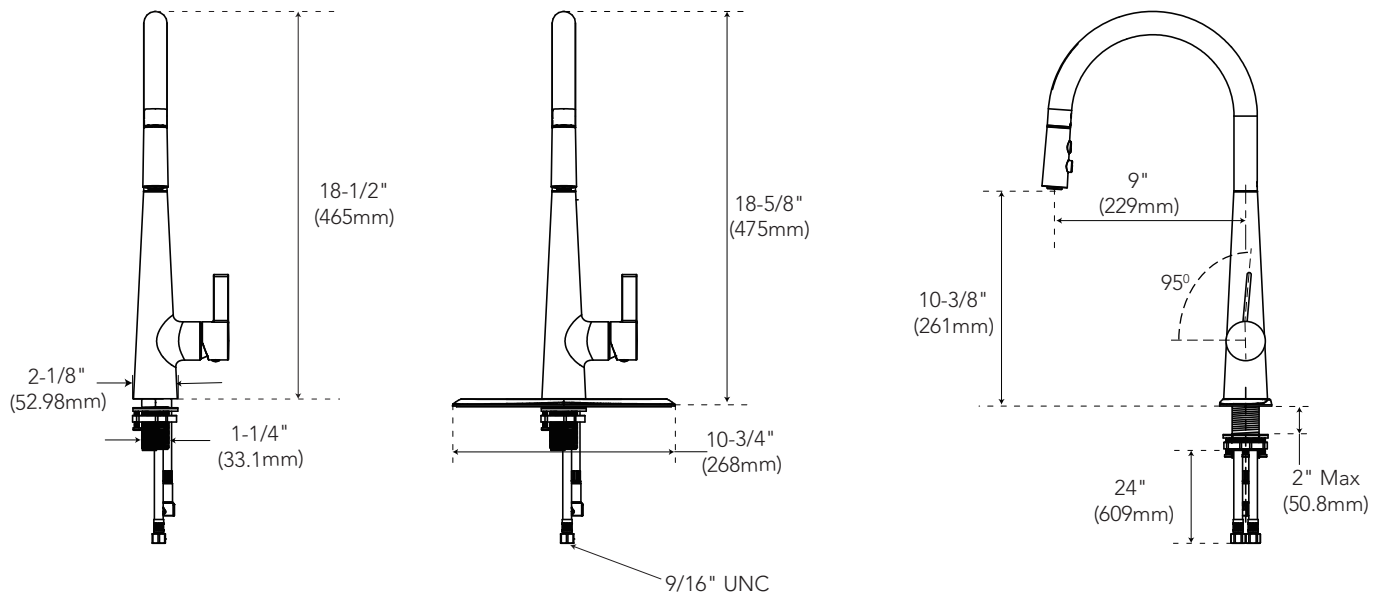

Product Specifications

* All measurements are nominal. Please verify before actual installation.

Warranty and Codes

This product comes complete with installation, operating, care and maintenance instructions. This PROFLO faucet carries a limited lifetime warranty when installed in residential applications. The warranty is five years in commercial applications. This product meets ASME: A112.18.1. *Compliant with lead content requirements of US Senate Bill S.3874*

©2022 Ferguson Enterprises, LLC. FG 03/2022

FERGUSON.COM/PROFLO