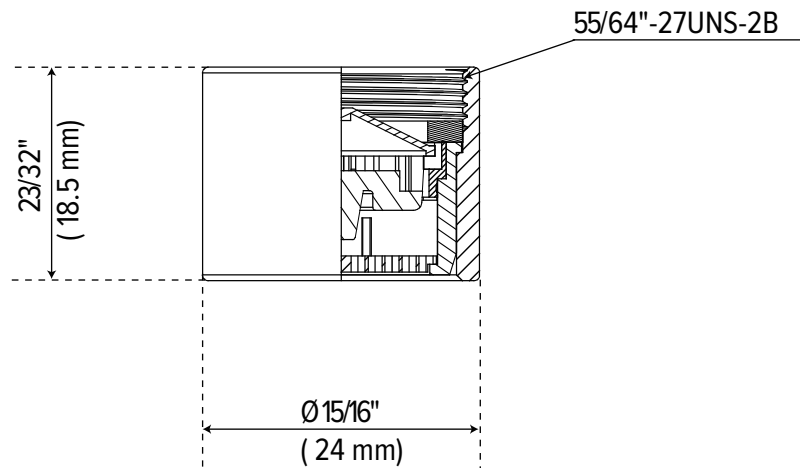

WARRANTY & CODES:

This product comes complete with installation, operating, care and maintenance instructions.
This product carries a limited lifetime warranty when installed in residential applications.