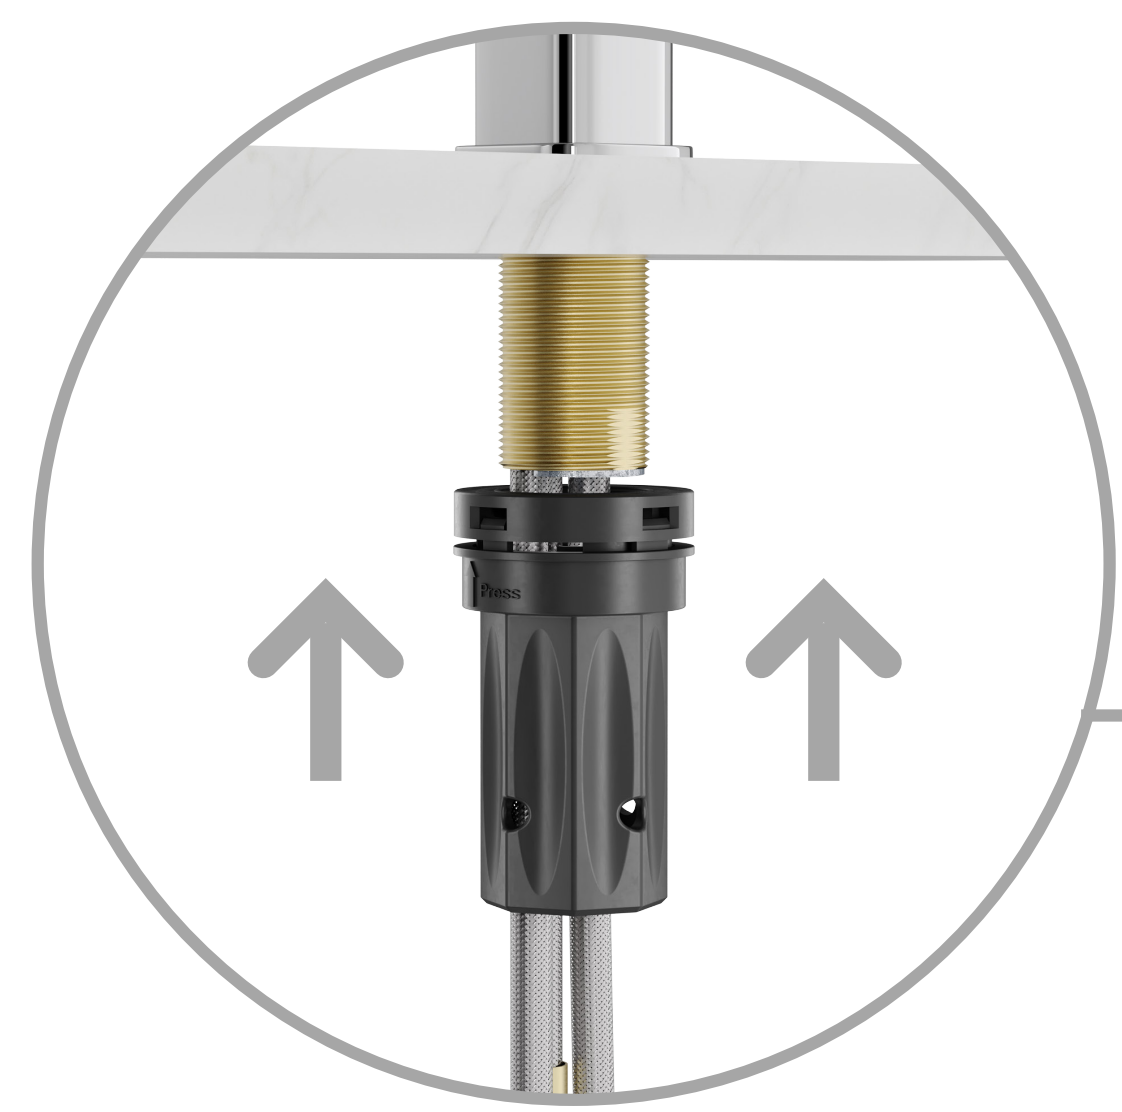

QUICK-MOUNT SYSTEM

PUSH onto shank

TWIST to tighten

SECURED in seconds

Tool-free Installation

Fast and Easy