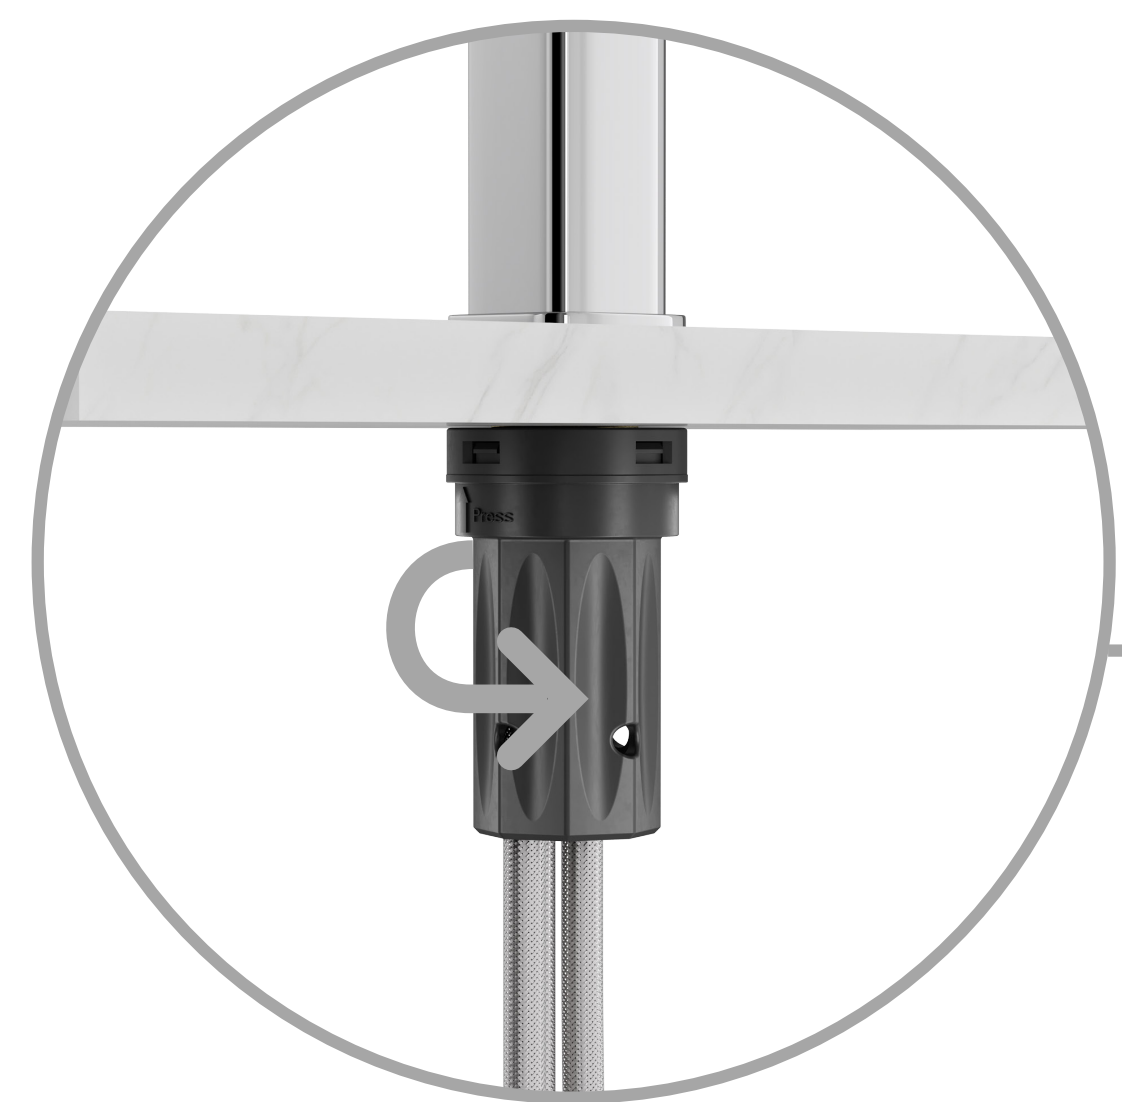

QUICK-MOUNT SYSTEM

PUSH onto shank

TWIST to tighten

SECURED in seconds

Tool-free Installation

Fast and Easy