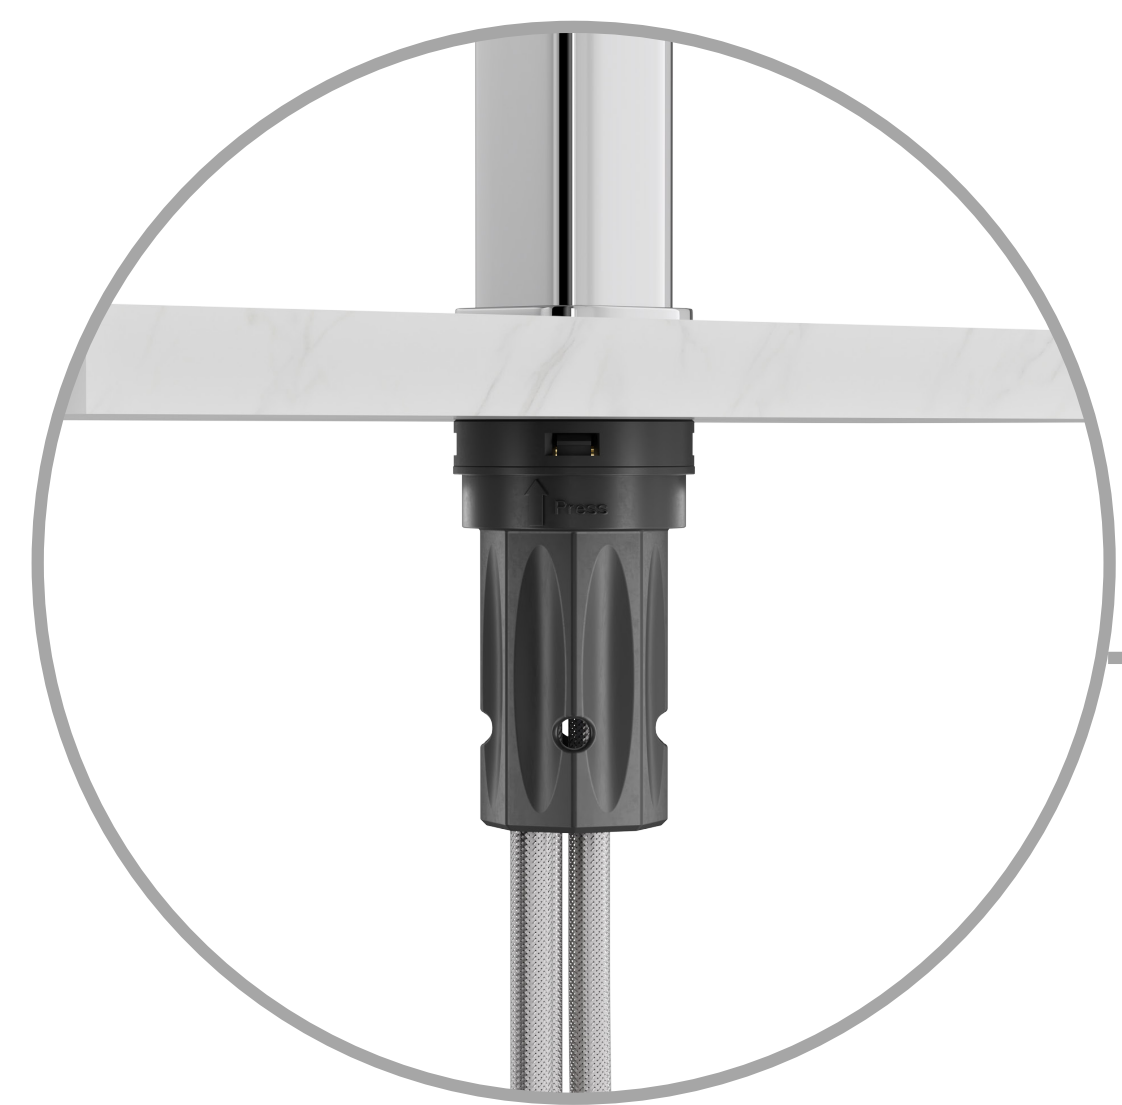

QUICK-MOUNT SYSTEM

PUSH onto shank

TWIST to tighten

SECURED in seconds

Tool-free Installation

Fast and Easy