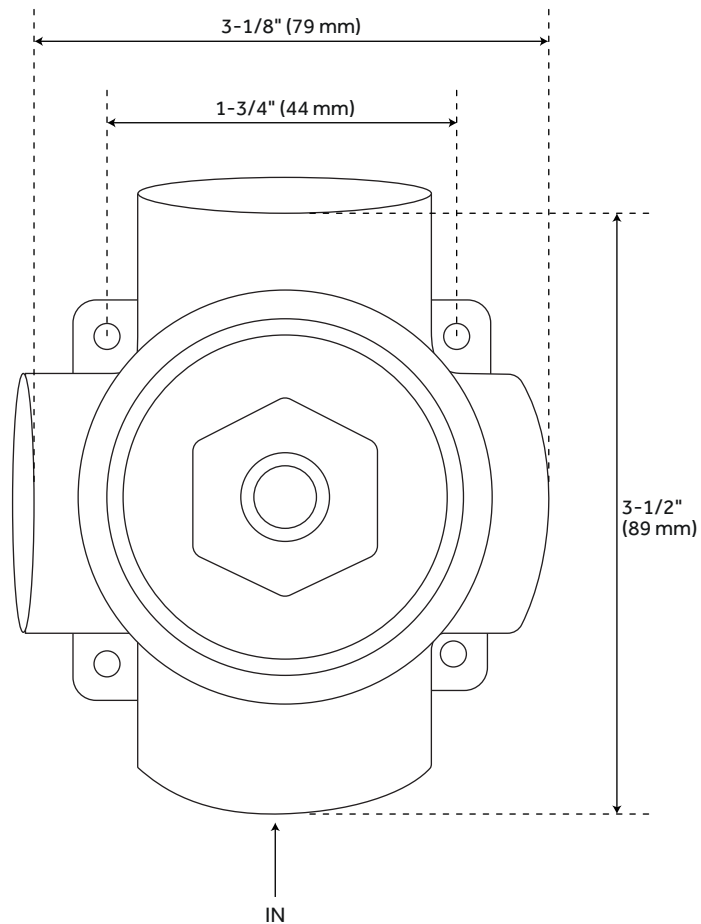

## FEATURES

- Six Total Settings Allow for Shared Water Flow Between Outlets, Giving You the Ability to Use Two Functions at Once
- Ceramic Cartridge
- Available Single-Function Diverter Valve Cartridge
- Restricts Water Flow to One Outlet at a Time
- Not Intended as a Shut Off Valve
- For Installations Only Requiring 2 Outlets, the 3rd Outlet May be Looped into One of the Existing Pipes

# 3 - WAY

IN-WALL DIVERTER ROUGH-IN VALVE - 1/2" OR 3/4"

SKU: 953056