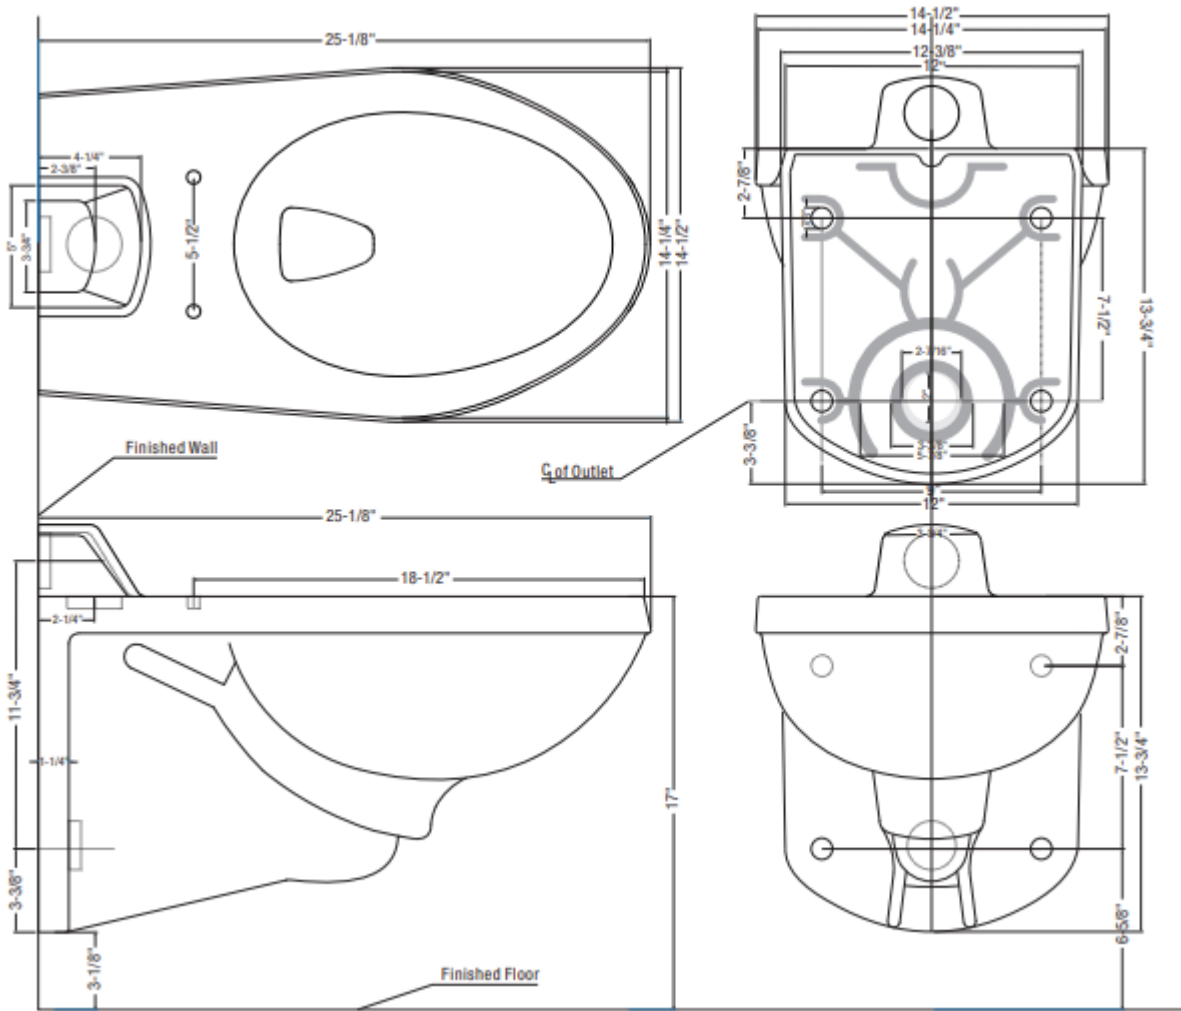

Wall Mounted Flush Valve Toilet Bowl with Rear Outlet

Product Features

- 1.0-1.6 GPF
- Siphon Jet Flush
- Vitreous China
- Elongated Flush Valve Bowl
- Rough-in: 6-5/8"
- Spud Size: 1-1/2" Rear Inlet
- Trapway: 2" Fully Glazed
- Water Spot: 9" x 8"
- Flush Valve not included

Codes and Certifications

- IAPMO/cUPC
- EPA WaterSense Certified
- ASME A112.19.2 / CAS B45.1
- MaP Rated 1000g
- Meets ADA guidelines

Available Colors: White (WH)

Bowl

PF1732WH

Elongated, Wall mounted,
Back-outlet Bowl - 17"

Wall Mounted Flush Valve Toilet Bowl with Rear Outlet

Note: All dimensions and specifications are nominal and may vary: Dimensions of 8" and greater have a tolerance of +3%. Dimensions less than 8" have a tolerance of +5%.