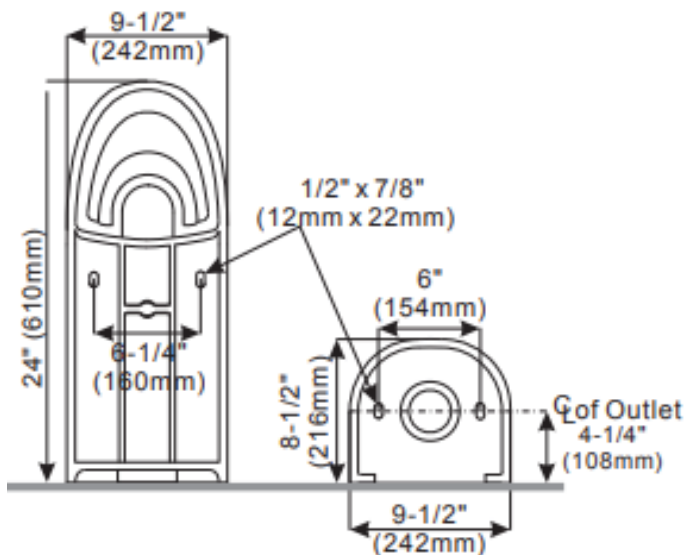

## Product Features

- 1.0-1.6 GPF
- Siphon Jet Flush
- Vitreous China
- 17-1/4" Floor Mount, Rear Outlet Elongated ADA Bowl
- Rough-in: 4-1/4"
- Spud Size: 1-1/2" Top
- Trapway: 2" Fully Glazed
- Water Spot: 9-1/2" x 8"
- Flush Valve not included

### Bowl

**PF1726WH**

Elongated, Floor mounted,  
Back-outlet Bowl - 17-1/4"

This product comes complete with installation, operating, care and maintenance instructions. All PROFLO fixtures carry a lifetime limited warranty on the vitreous china and a 5-year limited warranty on the fittings. Visit [ferguson.com](http://ferguson.com) for detailed warranty information.

## Bowl Footprint Dimensions

Note: All dimensions and specifications are nominal and may vary: Dimensions of 8" and greater have a tolerances of +3%. Dimensions less than 8" have a tolerances of +5%.