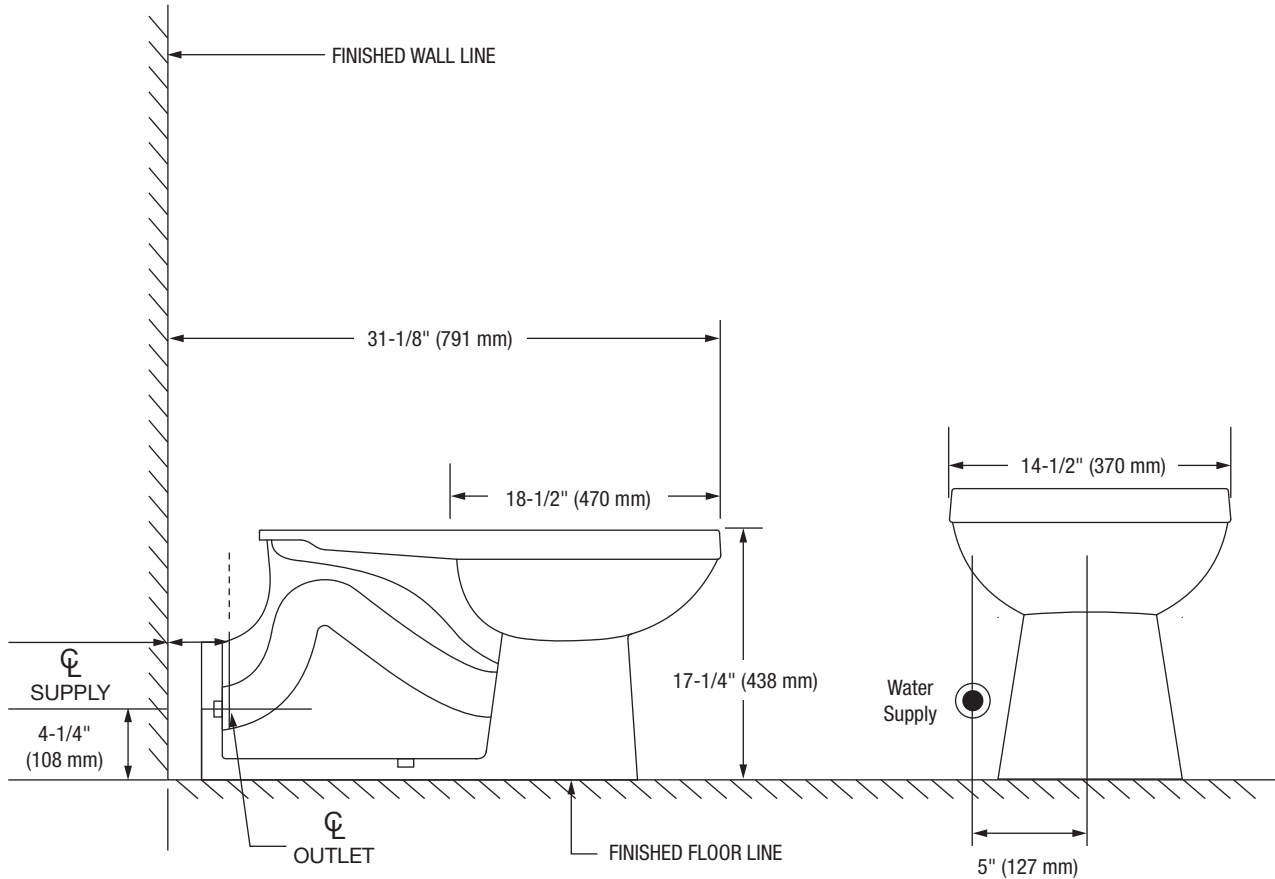

## Product Features

- 1.0-1.6 GPF
- Siphon Jet Flush
- Vitreous China
- 17-1/4" Floor Mount, Rear Outlet Elongated ADA Bowl
- Rough-in: 4-1/4"
- Spud Size: 1-1/2" Top
- Trapway: 2" Fully Glazed
- Water Spot: 9-1/2" x 8"
- Flush Valve not included

### Bowl

**PF1726WH**

Elongated, Floor mounted,  
Back-outlet Bowl - 17-1/4"

This product comes complete with installation, operating, care and maintenance instructions. All PROFLO fixtures carry a lifetime limited warranty on the vitreous china and a 5-year limited warranty on the fittings. Visit [ferguson.com](http://ferguson.com) for detailed warranty information.

# Floor Mounted Flush Valve Bowl with Rear Outlet

## Bowl Footprint Dimensions

Note: All dimensions and specifications are nominal and may vary: Dimensions of 8" and greater have a tolerances of +3%. Dimensions less than 8" have a tolerances of +5%.