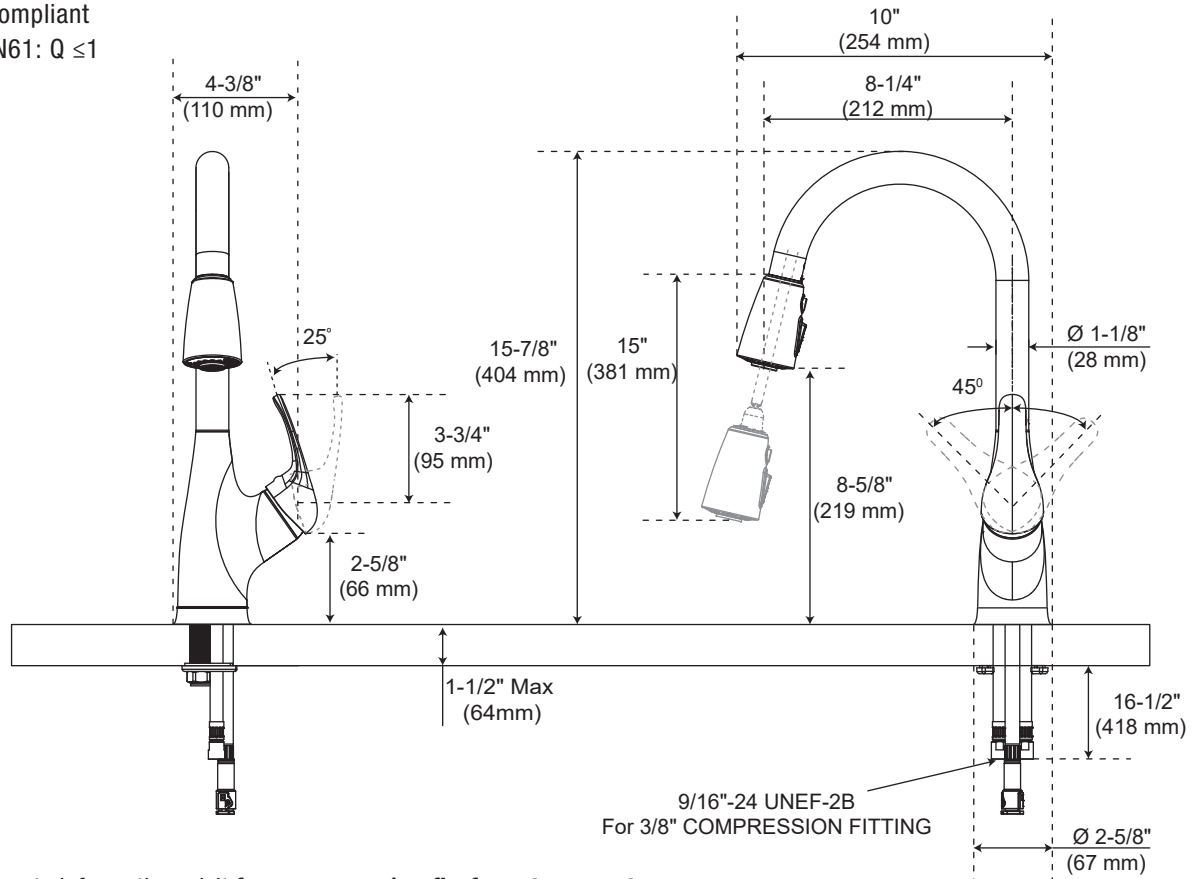

Codes and Certifications

PFXC9011

- Certified to ASME A112.18.1 / CSA B125.1
- cUPC/IAPMO listed
- Handle ADA compliant
- NSF/ANSI/CAN61: Q ≤1