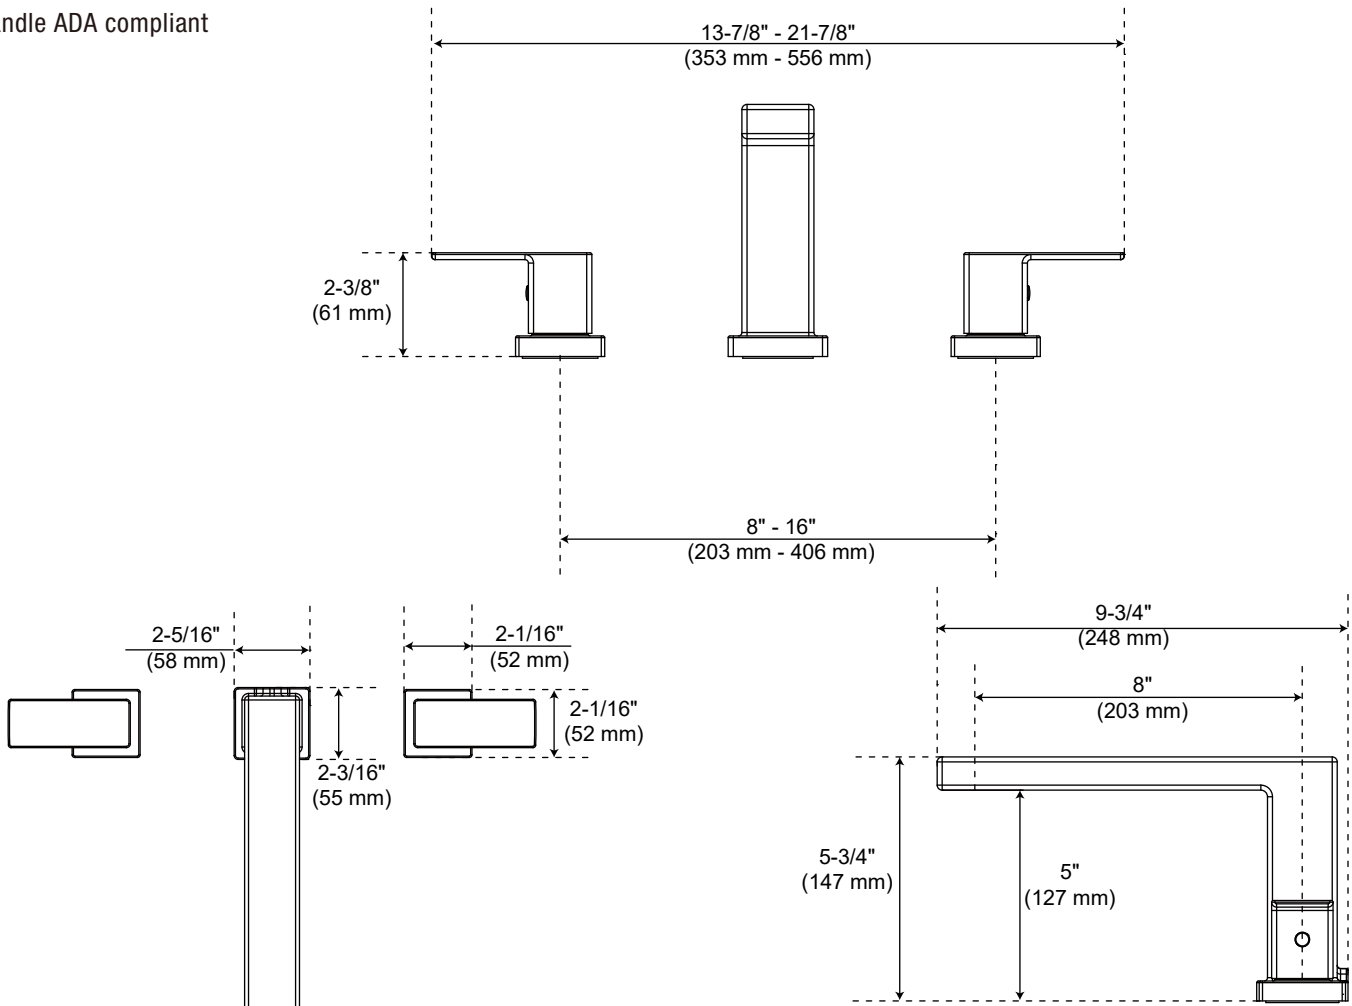

Codes and Certifications

PF9870

- Certified to ASME A112.18.1 / CSA B125.1
- cUPC/IAPMO listed
- Handle ADA compliant

For detailed warranty information, visit ferguson.com/proflo-faucet-warranty.