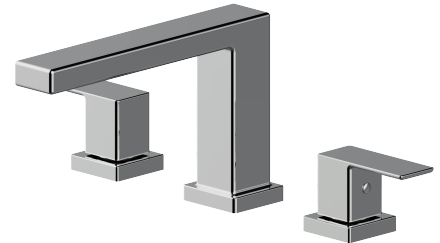

KELPER

# PF9870 TWO HANDLE ROMAN TUB FAUCET

## Product Features

- Fits 3-hole
- Metal lever handle
- Ceramic Disc Cartridges
- 8" – 16" installation
- Trim kit only - requires rough-in PF674163