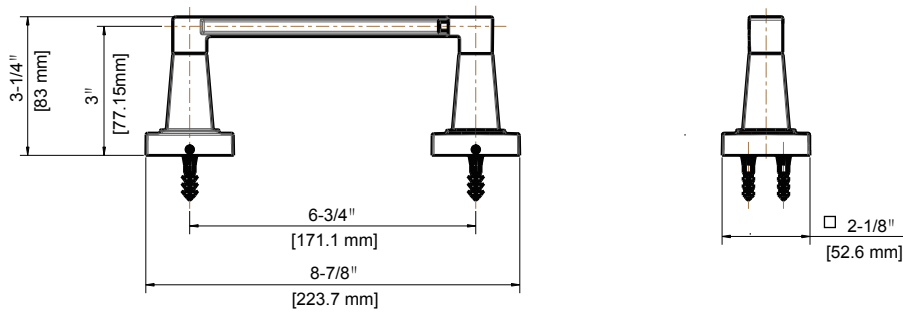

98 SERIES

BATH ACCESSORIES

KELPER

Product Features

- All metal construction
- Mounting hardware included

Model Numbers

PF9890CP, PF9831CP Chrome
 PF9890BN, PF9831BN Brushed nickel
 PF9890MB, PF9831MB Matte black

PF9890CP PF9831CP

Product Specifications

Pivoting Tissue Holder

24" Towel Bar

Warranty and Codes

This product comes complete with installation, operating, care and maintenance instructions. PROFLO faucets carry a consumer limited lifetime warranty.