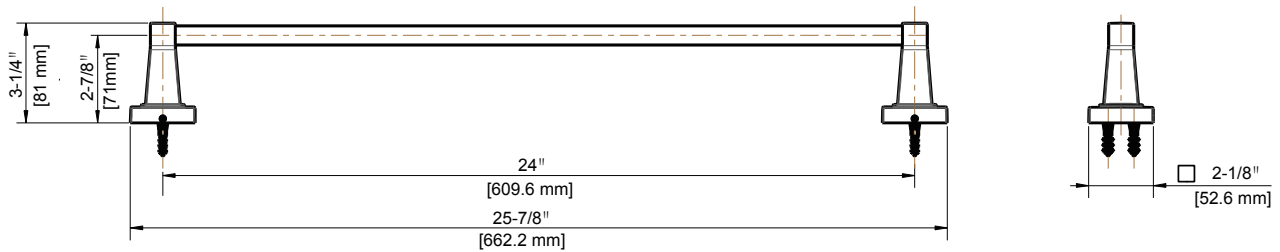

98 SERIES

BATH ACCESSORIES

KELPER

Product Features

- All metal construction
- Mounting hardware included

Model Numbers

PF9890CP, PF9831CP Chrome
 PF9890BN, PF9831BN Brushed nickel
 PF9890MB, PF9831MB Matte black

PF9890CP PF9831CP

Product Specifications

Pivoting Tissue Holder

24" Towel Bar

Warranty and Codes

This product comes complete with installation, operating, care and maintenance instructions. PROFLO faucets carry a consumer limited lifetime warranty.