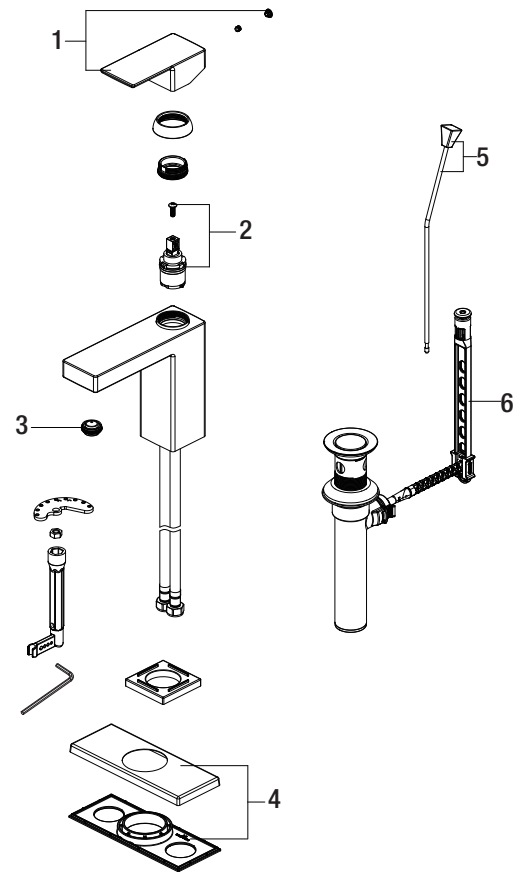

PFWSC9850

KELPER SINGLE HANDLE LAVATORY FAUCET

Model Numbers

PFWSC9850CP	Chrome
PFWSC9850ZBN	Brushed nickel
PFWSC9850MB	Matte black

No.	Item	Part Number	Material Type
1	Handle	OBPF7F13032*	Zinc alloy
2	Cartridge & Screw	OBPF2F20004	Ceramic
3	Aerator	OBPF5F30003	Pom
4	Optional Deckplate Assembly	OBPF19850*	Sus
5	Lift Rod & Lift Rod Knob	OBPF9F40002*	Matel
6	Pop-up Assembly Less Lift Rod	OBPF9F40003*	Plastic

PFWSC9850CP

Warranty and Codes

This product comes complete with installation, operating, care and maintenance instructions. This PROFLO faucet carries a limited lifetime warranty when installed in residential applications. The warranty is five years in commercial applications. This product meets: ASME A112.1 8.1.