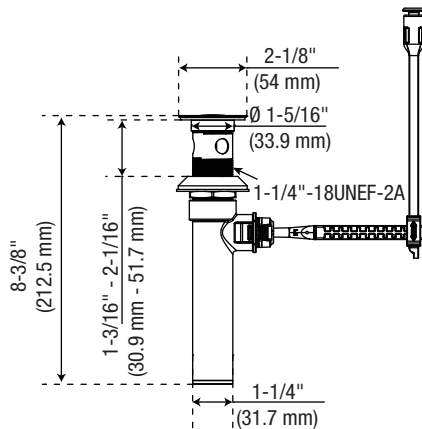

For detailed warranty information, visit ferguson.com/proflo-faucet-warranty.