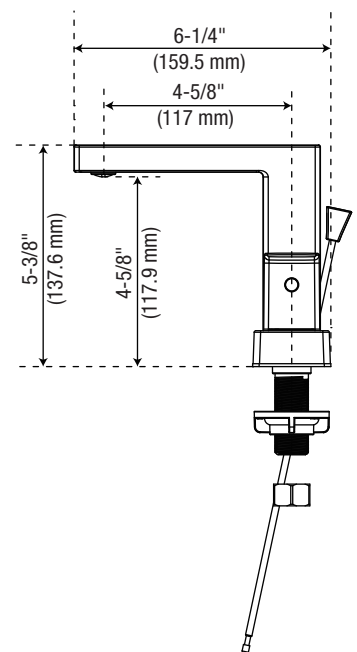

For detailed warranty information, visit ferguson.com/proflo-faucet-warranty.