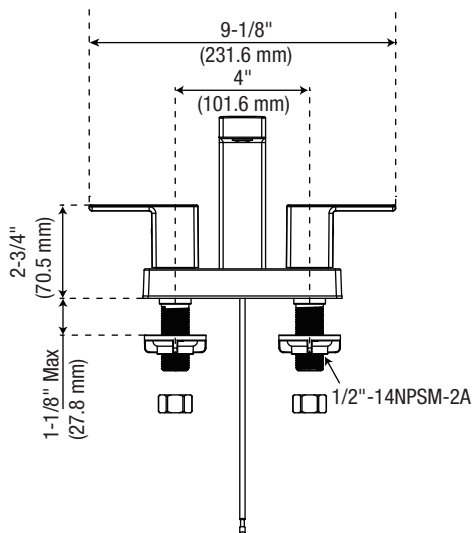

For detailed warranty information, visit ferguson.com/proflo-faucet-warranty.