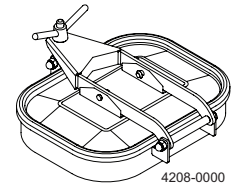

Cover finish: Electro polished

Internal: Less Ra 32µin

External: Less Ra 32µin

Frame finish: Brushed

Internal: Less Ra 120µin

External: Less Ra 120µin

Covers placed below liquid level

Cover shape	Type	Seal name	Function	Pressure Range* PSI	Relief Valve (option)
Rectangular	R-184X234	SO-320	Washing machines	10.15	
Rectangular	R-332X440	SO-550	Static tank and Washing machines	7.25	
Rectangular	R-432X555	SO-320	Static tank and Washing machines	7.25-13.05	
Rectangular	R-440X332	SO-540	Static tank and Washing machines	7.25	
Rectangular	R-555X432	SO-550	Static tank and Washing machines	8.7-14.5	

* Calculated max. pressure (PSI).

R-555x432

R-184x234

R-332x440

R-432x555

R-440x332

Alfa Laval reserves the right to change specifications without prior notification. ALFA LAVAL is a trademark registered and owned by Alfa Laval Corporate AB.