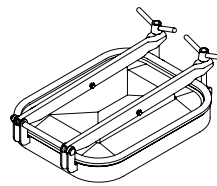

Cover finish: Electro polished

Internal: Less Ra 32µin

External: Less Ra 32µin

Frame finish: Brushed

Internal: Less Ra 120µin

External: Less Ra 120µin

Covers placed below liquid level

Cover shape	Type	Seal name	Function	Pressure Range* PSI	Relief Valve (option)
Rectangular	R-184X234	SO-320	Washing machines	10.15	
Rectangular	R-332X440	SO-550	Static tank and Washing machines	7.25	
Rectangular	R-432X555	SO-320	Static tank and Washing machines	7.25-13.05	
Rectangular	R-440X332	SO-540	Static tank and Washing machines	7.25	
Rectangular	R-555X432	SO-550	Static tank and Washing machines	8.7-14.5	

* Calculated max. pressure (PSI).

R-555x432

R-184x234

R-332x440

R-432x555

R-440x332

Alfa Laval reserves the right to change specifications without prior notification. ALFA LAVAL is a trademark registered and owned by Alfa Laval Corporate AB.