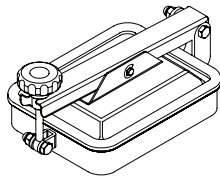

Covers placed below liquid level

Cover shape	Type	Seal name	Function	Pressure Range* PSI	Relief Valve (option)
Rectangular	R-184X234	SO-320	Washing machines	10.15	
Rectangular	R-332X440	SO-550	Static tank and Washing machines	7.25	
Rectangular	R-432X555	SO-320	Static tank and Washing machines	7.25-13.05	
Rectangular	R-440X332	SO-540	Static tank and Washing machines	7.25	
Rectangular	R-555X432	SO-550	Static tank and Washing machines	8.7-14.5	

* Calculated max. pressure (PSI).

R-184x234

Alfa Laval reserves the right to change specifications without prior notification. ALFA LAVAL is a trademark registered and owned by Alfa Laval Corporate AB.

ESE02101ENUS 1507

© Alfa Laval

How to contact Alfa Laval

Contact details for all countries are continually updated on our website. Please visit www.alfalaval.us to access the information direct.