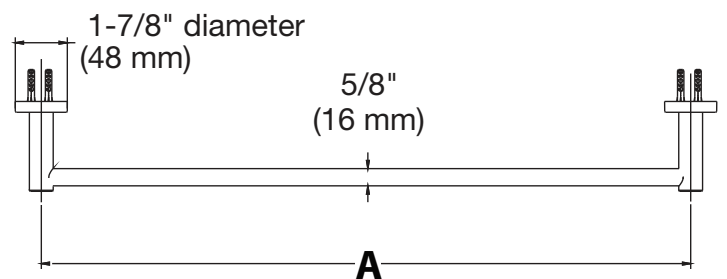

## Dimensions *Dia Towel Bar, 353TB-18 and 353TB-24*

MODEL NO.	LENGTH OF A
353TB-18	18" (457mm)
353TB-24	24" (610mm)

**Note:** Dimensions subject to change without notice

Location: