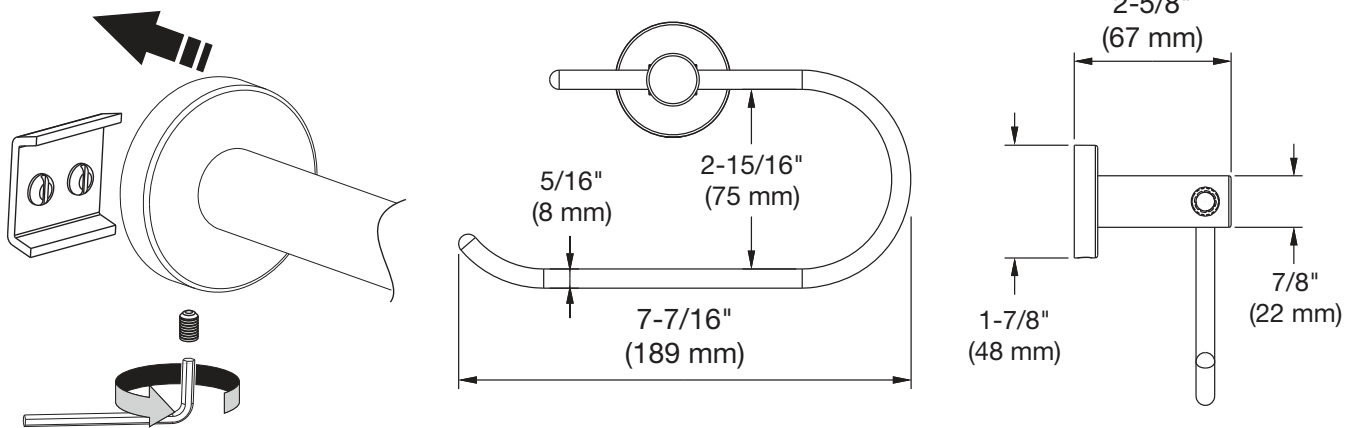

Dimensions *Dia Toilet Paper Holder, 353TP*

Note: Dimensions subject to change without notice