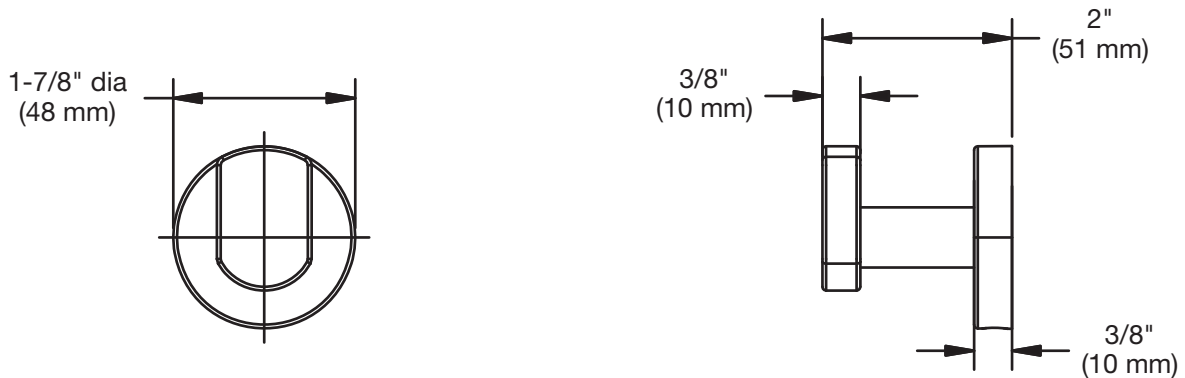

Dimensions Dia Robe Hook, 353RH

Note: Dimensions subject to change without notice.