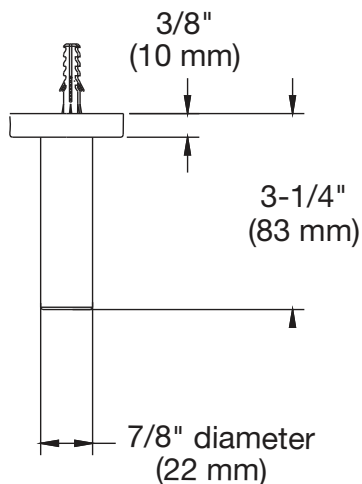

## Dimensions *Dia Towel Bar, 353TB-18 and 353TB-24*

MODEL NO.	LENGTH OF A
353TB-18	18" (457mm)
353TB-24	24" (610mm)

**Note:** Dimensions subject to change without notice

Location: