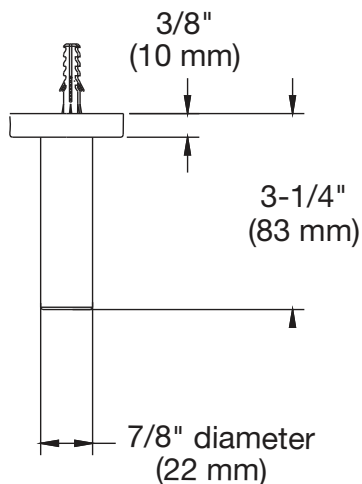

Location:

Towel Bar 353TB-18 and 24 Specification Submittal

Model Numbers

- 353TB-18 18 inch Towel Bar
- 353TB-24 24 inch Towel Bar

Finish Options / Modifications

Append appropriate -suffix to model number

Warranty

- Limited Lifetime - to the original end purchaser in residential/consumer installations.
- 5 years - for commercial installations

Dimensions *Dia Towel Bar, 353TB-18 and 353TB-24*

MODEL NO.	LENGTH OF A
353TB-18	18" (457mm)
353TB-24	24" (610mm)

Note: Dimensions subject to change without notice

Location:

Toilet Paper Holder 353TP Specification Submittal

Model Numbers

- 353TP Toilet Paper Holder

Finish Options / Modifications

Append appropriate -suffix to model number

Dimensions *Dia Towel Ring, 353TR*

Note: Dimensions subject to change without notice