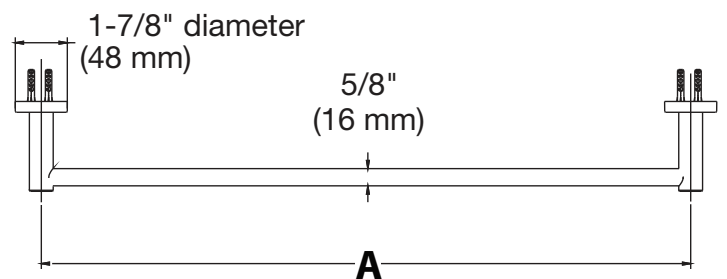

Location:

Towel Bar 353TB-18 and 24 Specification Submittal

Model Numbers

- 353TB-18 18 inch Towel Bar
- 353TB-24 24 inch Towel Bar

Finish Options / Modifications

Append appropriate -suffix to model number

Warranty

- Limited Lifetime - to the original end purchaser in residential/consumer installations.
- 5 years - for commercial installations

Dimensions *Dia Towel Bar, 353TB-18 and 353TB-24*

MODEL NO.	LENGTH OF A
353TB-18	18" (457mm)
353TB-24	24" (610mm)

Note: Dimensions subject to change without notice

Location:

Toilet Paper Holder 353TP Specification Submittal

Model Numbers

- 353TP Toilet Paper Holder

Finish Options / Modifications

Append appropriate -suffix to model number

Dimensions *Dia Towel Ring, 353TR*

Note: Dimensions subject to change without notice