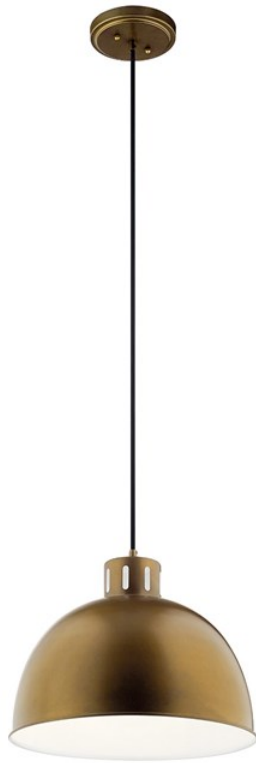

ZAILEY™ COLLECTION

Zailey™ 15.75" 1 Light Pendant Natural Brass

52153NBR (Natural Brass)

Project Name: _____
Location: _____
Type: _____
Qty: _____
Comments: _____

Certifications/Qualifications

Location Rating	Dry
www.kichler.com/warranty	

Dimensions

Base Backplate	6.00 DIA
Weight	4.90 LBS
Height	12.50"
Overall Height	115.00"
Width	15.75"

Mounting/Installation

Interior/Exterior	Interior
Mounting Weight	4.90 LBS

Primary Lamping

Lamp Included	Not Included
Lamp Type	A21
Light Source	Incandescent
Max or Nominal Watt	150W
# of Bulbs/LED Modules	1
Max Wattage/Range	150W
Socket Type	Medium
Socket Wire	105

Product/Ordering Information

SKU	52153NBR
Finish	Brass
UPC	783927574747

Specifications

Material	STEEL
Shade Description	METAL

Additional Finishes

 Black
 Natural Brass
 White

Kichler

7711 East Pleasant Valley Road Cleveland, Ohio 44131-8010
Toll free: 866.558.5706 or kichler.com