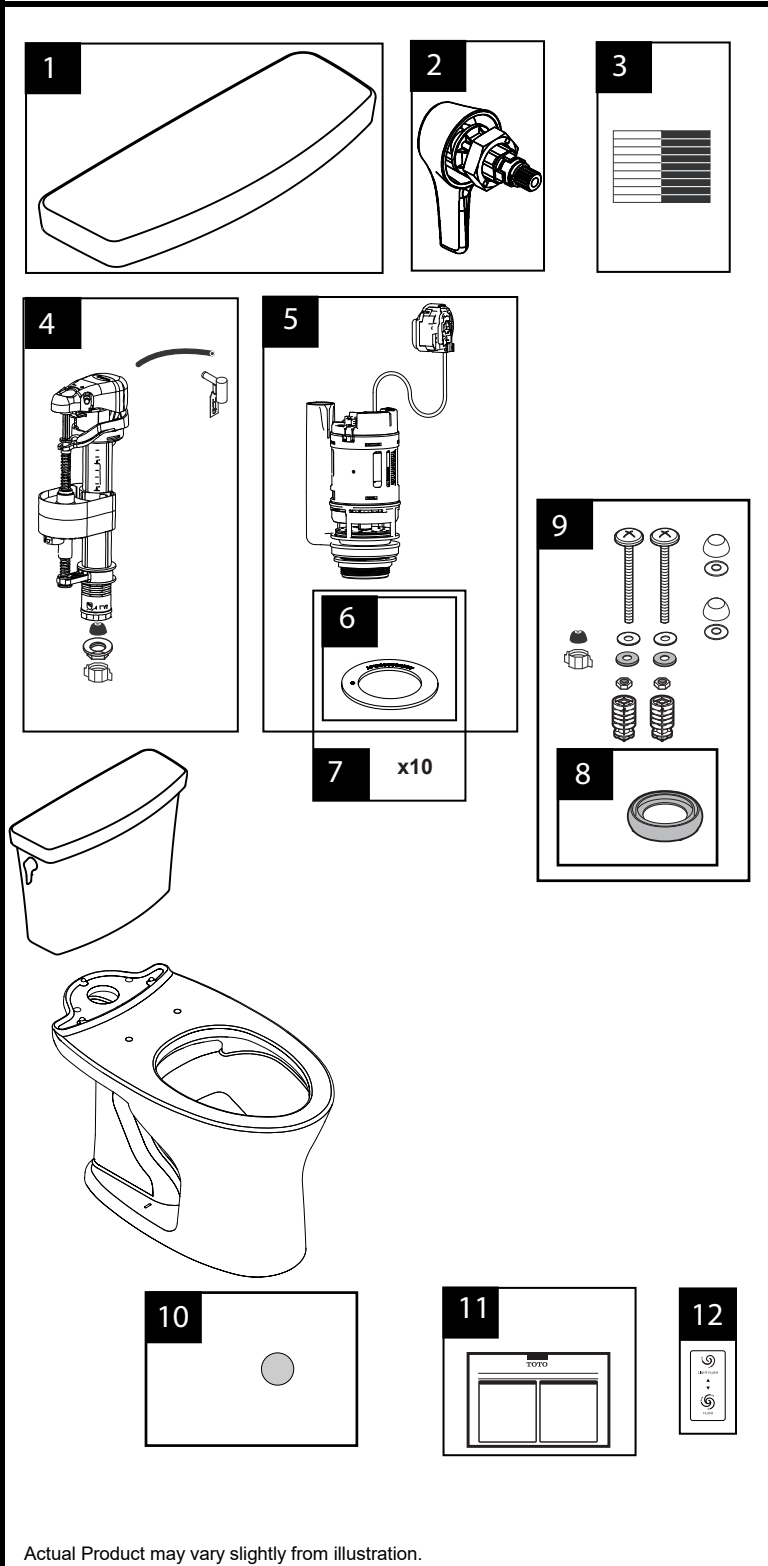

Drake® Transitional
 1.28 & 0.8 Gpf Toilet, Elongated
DYNAMAX TORNADO FLUSH®
 (including CEFIONTECT®)

Item	Part	Description
1	TCU748CR#01	Tank Lid w/ Velcro Tape - Cotton
	TCU748CR#03	Tank Lid w/ Velcro Tape - Bone
	TCU748CR#11	Tank Lid w/ Velcro Tape - Colonial White
	TCU748CR#12	Tank Lid w/ Velcro Tape - Sedona Beige
	TCU748CR#51	Tank Lid w/ Velcro Tape - Ebony
2	THU806#CP-A	Trip Lever Handle - Chrome Plated
3	THU107	Velcro Tape
4	TSU813.07-A	Fill Valve Assembly
5	THU776-A	Flush Valve Assembly, 1.28 GPF
6	9BU112E-A	Flush Tower Seal Gasket - 1pc
7	THU744	Flush Tower Seal Gasket
8	9BU109E-A	Tank to Bowl Gasket
9	THU778#01-A	Tank to Bowl Mounting Hardware - Cotton White
	THU778#03-A	Tank to Bowl Mounting Hardware - Bone
	THU778#11-A	Tank to Bowl Mounting Hardware - Colonial White
	THU778#12-A	Tank to Bowl Mounting Hardware - Sedona Beige
	THU778#51-A	Tank to Bowl Mounting Hardware - Ebony
10	0EU147#01-A	Conceal Sticker - Cotton White
	0EU147#03-A	Conceal Sticker - Bone
	0EU147#11-A	Conceal Sticker - Colonial White
	0EU147#12-A	Conceal Sticker - Sedona Beige
	0EU147#51-A	Conceal Sticker - Ebony
11	0GU193	Installation Instruction
12	0EU148-A	Dual Flush Sticker - All colors except Ebony
	0EU148-1-A	Dual Flush Sticker - Ebony

Note:

Product Number Explanations

Two-Piece Toilet	Tank	Bowl
(CST) Gravity Type Toilet	(ST) Tank	(CT) Bowl
(MS) Toilet & Seat Combo	(748) Model	(746) Model
(MW) Toilet & WASHLET® Combo	(E) 1.28 Gpf / 0.8Gpf	(C) DYNAMAX TORNADO FLUSH®
(SS) Seat	(M) DUAL-MAX®	(G) CEFIONTECT®
(SW) WASHLET® (748) Model	(A) AUTO FLUSH Compatible	(T40) WASHLET®+
(C) DYNAMAX TORNADO FLUSH®		
(E) 1.28 Gpf / 0.8Gpf		
(M) DUAL-MAX®		
(G) CEFIONTECT®		