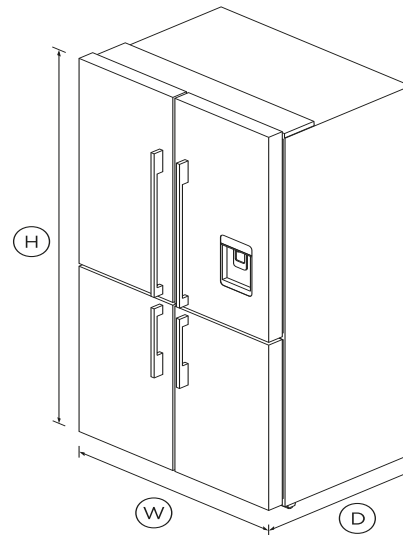

Freestanding Quad Door Refrigerator Freezer, 36", 18.9 cu ft, Ice & Water

Series 7 | Contemporary

Stainless Steel | French hinge

With brilliant LED lighting and three independent compartments including a Variable Temperature Zone, for truly flexible storage.

- Spacious bottom freezer with full extension drawer gives easy access to frozen goods

DIMENSIONS

Height	70 1/2"
Width	35 5/8"
Depth	27 1/16"

FEATURES & BENEFITS

VARIABLE TEMPERATURE ZONE

At the touch of a button, easily convert the lower right compartment to suit different food types, giving you storage flexibility for everyday needs as well as special occasions. Choose from Freezer, Soft Freeze, Chill and Fridge modes.

FLEXIBLE STORAGE

Three large, independent compartments provide ample storage space. Easily adjustable cantilevered shelving in the refrigerator and full extension bins in the freezer provides maximum storage flexibility. A Variable Temperature Zone in the lower right compartment provides a true freezer temperature of -0.4°F.