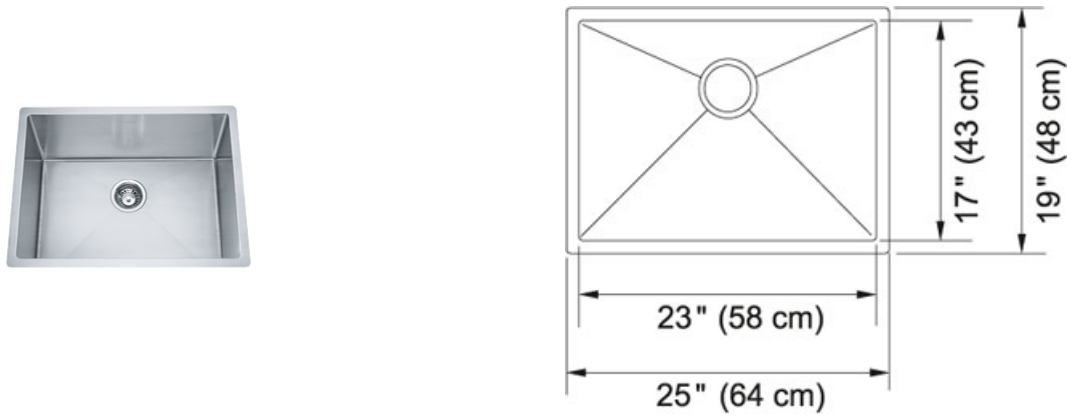

## Professional Series LRX110-2312-316 Stainless Steel |

122.0274.294

FAMILY : **Sinks** | SERIE : **Professional Series** | MODEL : **LRX110-2312-316** | FINISH : **Stainless Steel** | INSTALLATION TYPE : **Undermount**

### TECHNICAL DATA

Gauge	16
Cabinet Size	30 5/16"
Length overall	25 3/16"
Width overall	19"
Length of large bowl	23"
Width of large bowl	17"
Depth of large bowl	12"
Number of Bowls	1

Professional Series LRX110-2312-316 Stainless Steel |  
122.0274.294