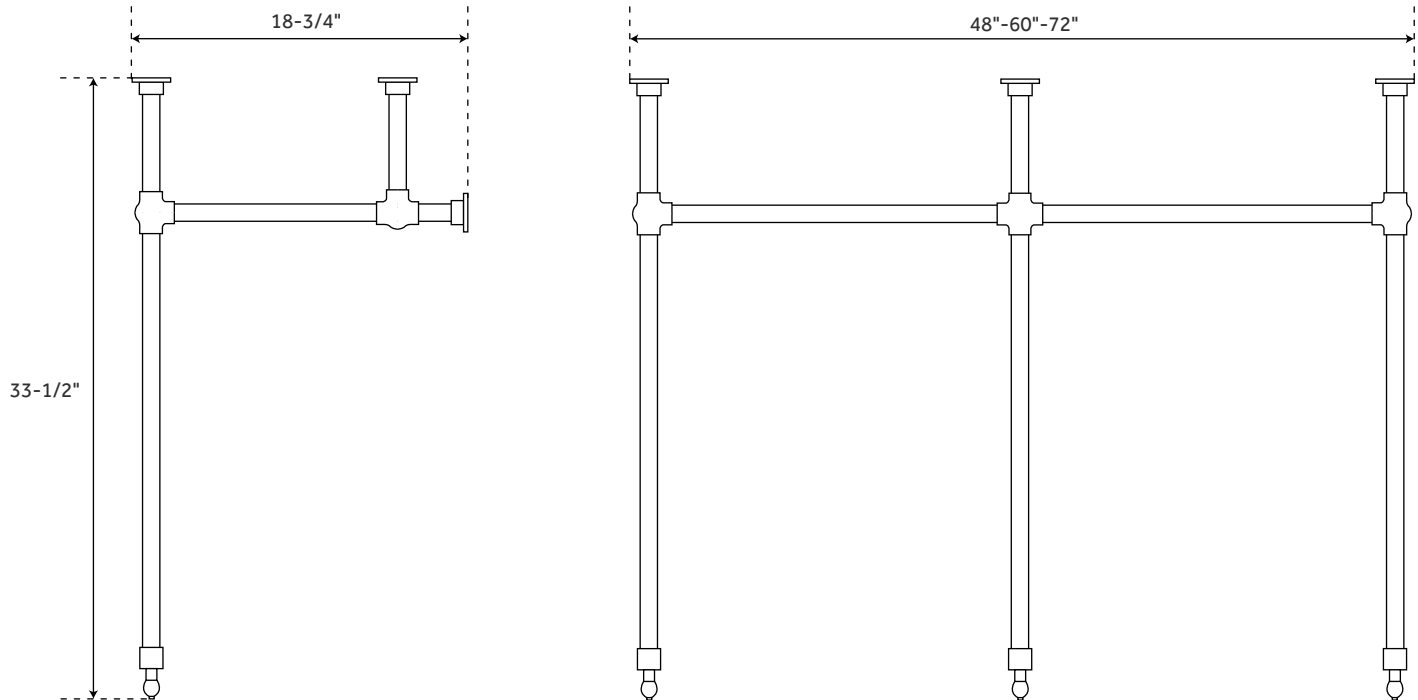

COMPLETE

ACRYLIC DOUBLE CONSOLE STAND - FRONT SUPPORT - POLISHED BRASS

SKU: 949124

FEATURES

- Height: 33-1/2"
- Depth: 18-3/4"
- Stand Material: Acrylic
- 1" OD acrylic tubing
- Stand comes with side support rods, three support legs and front support rod. Front support rod can be custom cut on site to fit your vanity top dimensions.
- Top and sink not included.