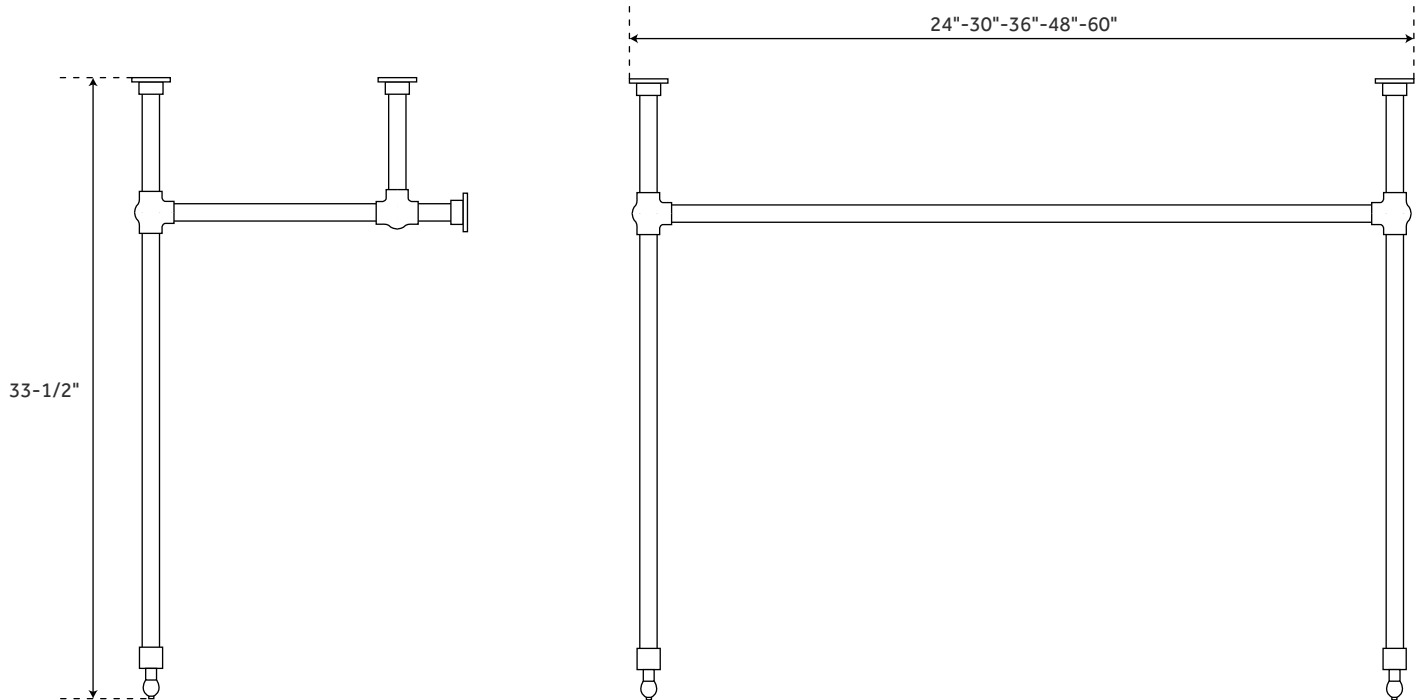

COMPLETE

BRASS CONSOLE SINGLE SINK STAND - OIL RUBBED BRONZE

SKU: 946411

FEATURES

Height: 33-1/2"

Stand Material: Solid Brass

1" OD brass tubing.

Stand comes with side support rods, two support legs and
and 60" L front support rod. Front support rod
can be custom cut on site to fit your vanity
top dimensions