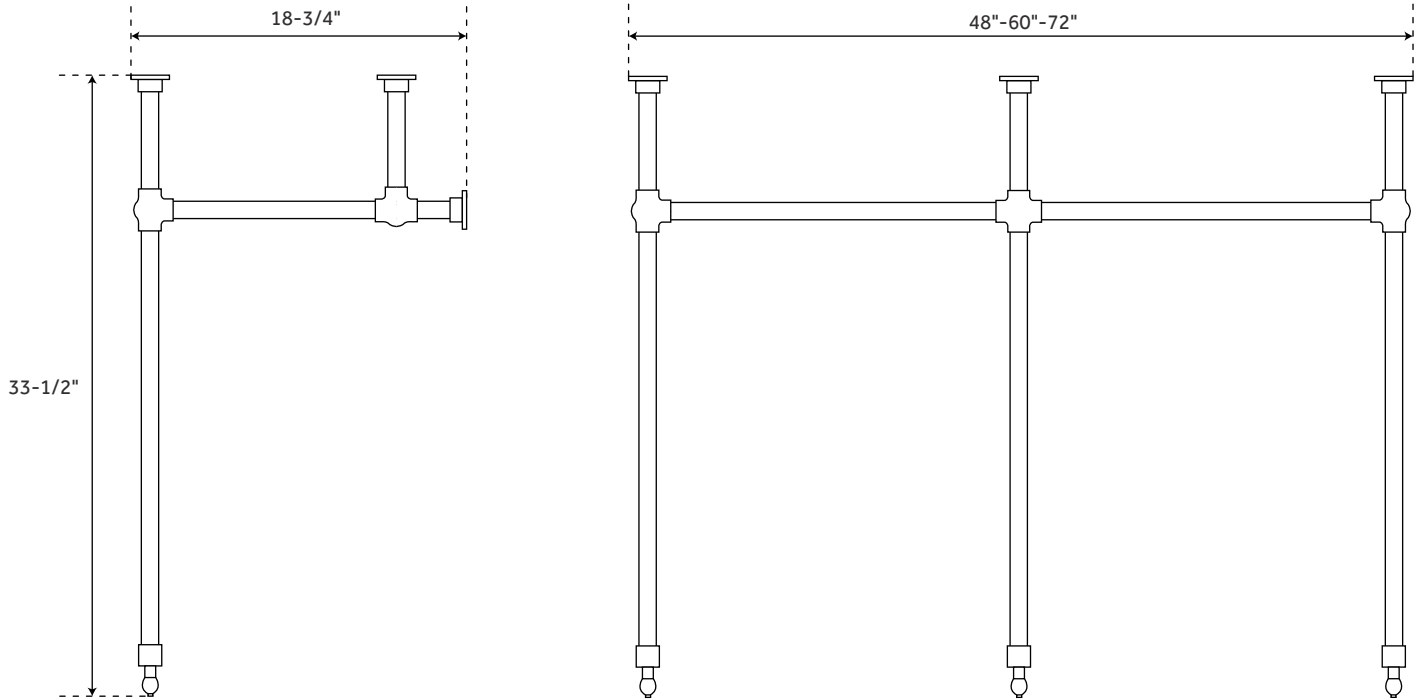

COMPLETE

DOUBLE CONSOLE STAND - FRONT SUPPORT - CHROME AND POLISHED BRASS

SKU: 949126

FEATURES

- Height: 33-1/2"
- Depth: 18-3/4"
- Stand Material: Brass
- 1" OD brass tubing
- Stand comes with side support rods, three support legs and front support rod. Front support rod can be custom cut on site to fit your vanity top dimensions.
- Top and sink not included.