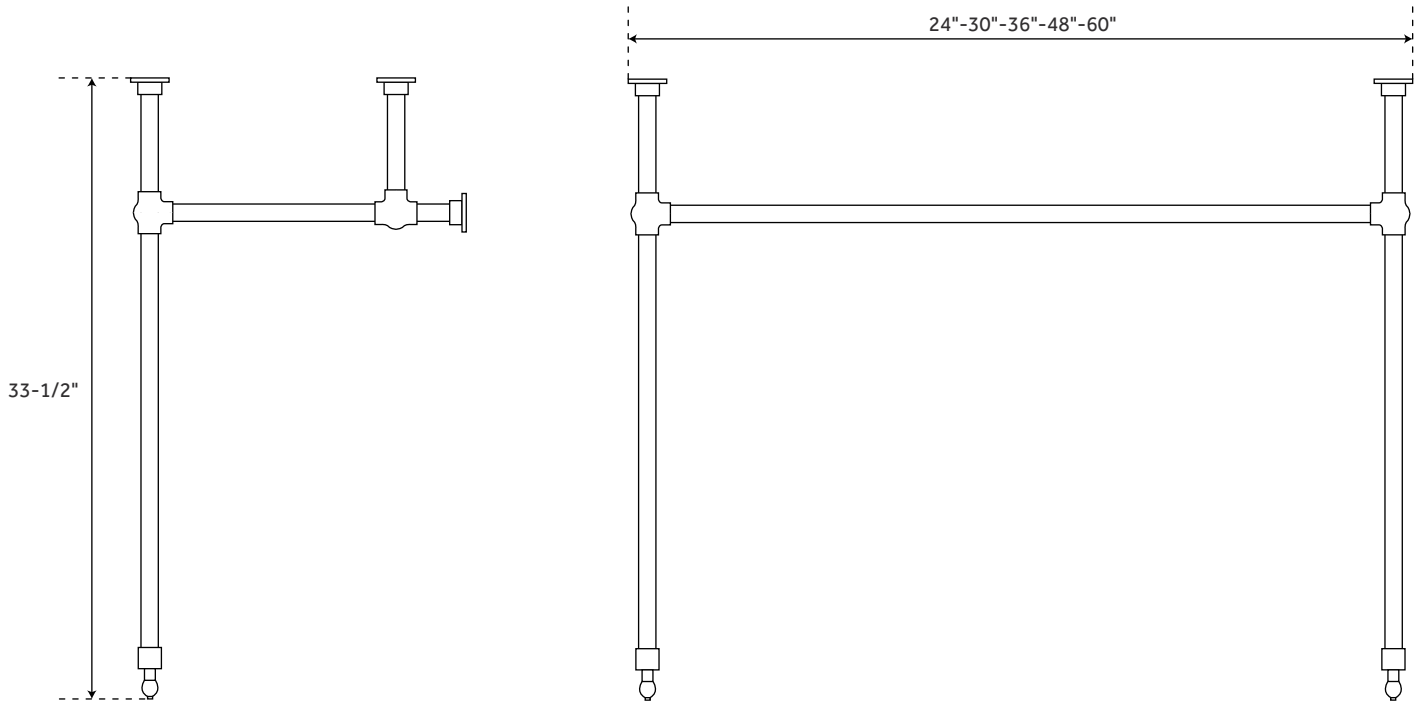

## CONSOLE SINGLE SINK STAND - BLACK AND CHROME

SKU: 946420

### FEATURES

Height: 33-1/2"

Stand Material: Brass

1" OD brass tubing.

Stand comes with side support rods, two support legs and  
and 60" L front support rod. Front support rod  
can be custom cut on site to fit your vanity  
top dimensions