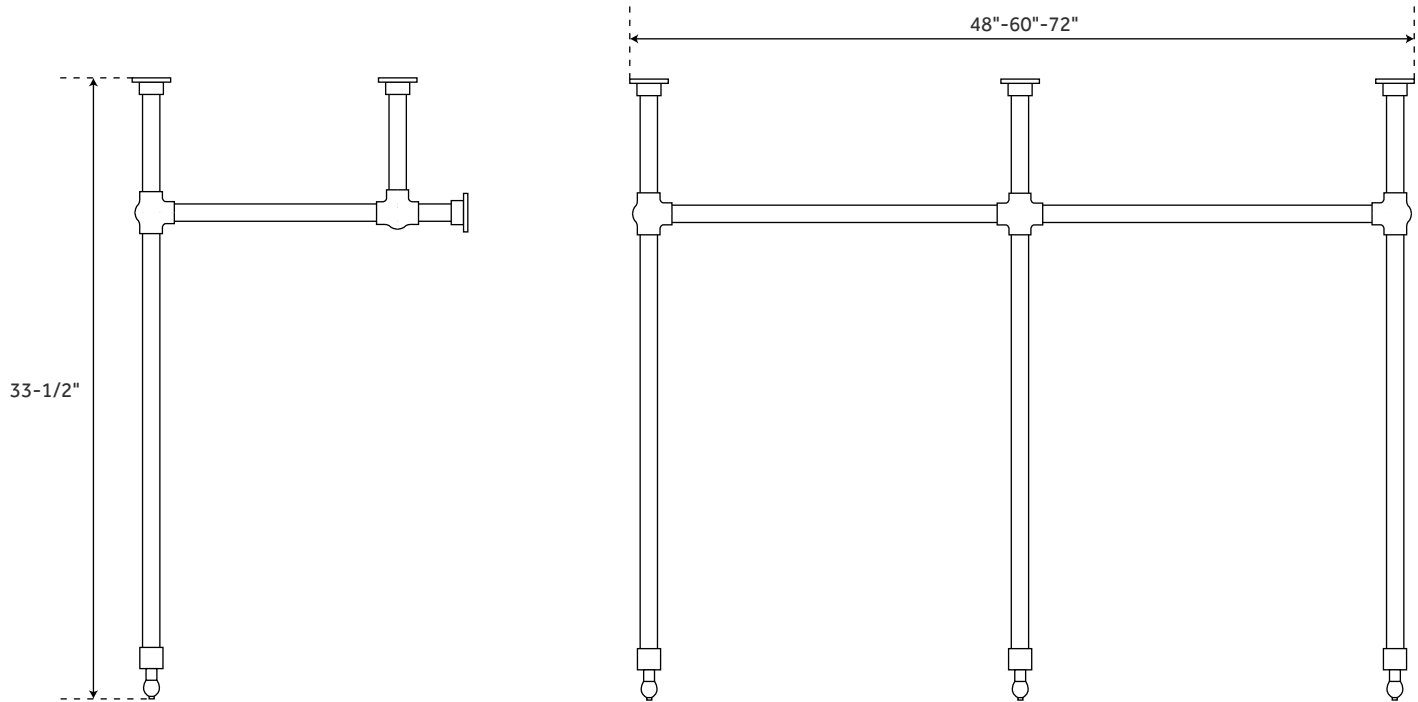

COMPLETE

ACRYLIC DOUBLE CONSOLE STAND - FRONT SUPPORT - OIL RUBBED BRONZE

SKU: 946571

FEATURES

- Height: 33-1/2"
- Stand Material: Acrylic
- 1" OD acrylic tubing
- Stand comes with side support rods, three support legs and front support rod. Front support rod can be custom cut on site to fit your vanity top dimensions.
- Top and sink not included.